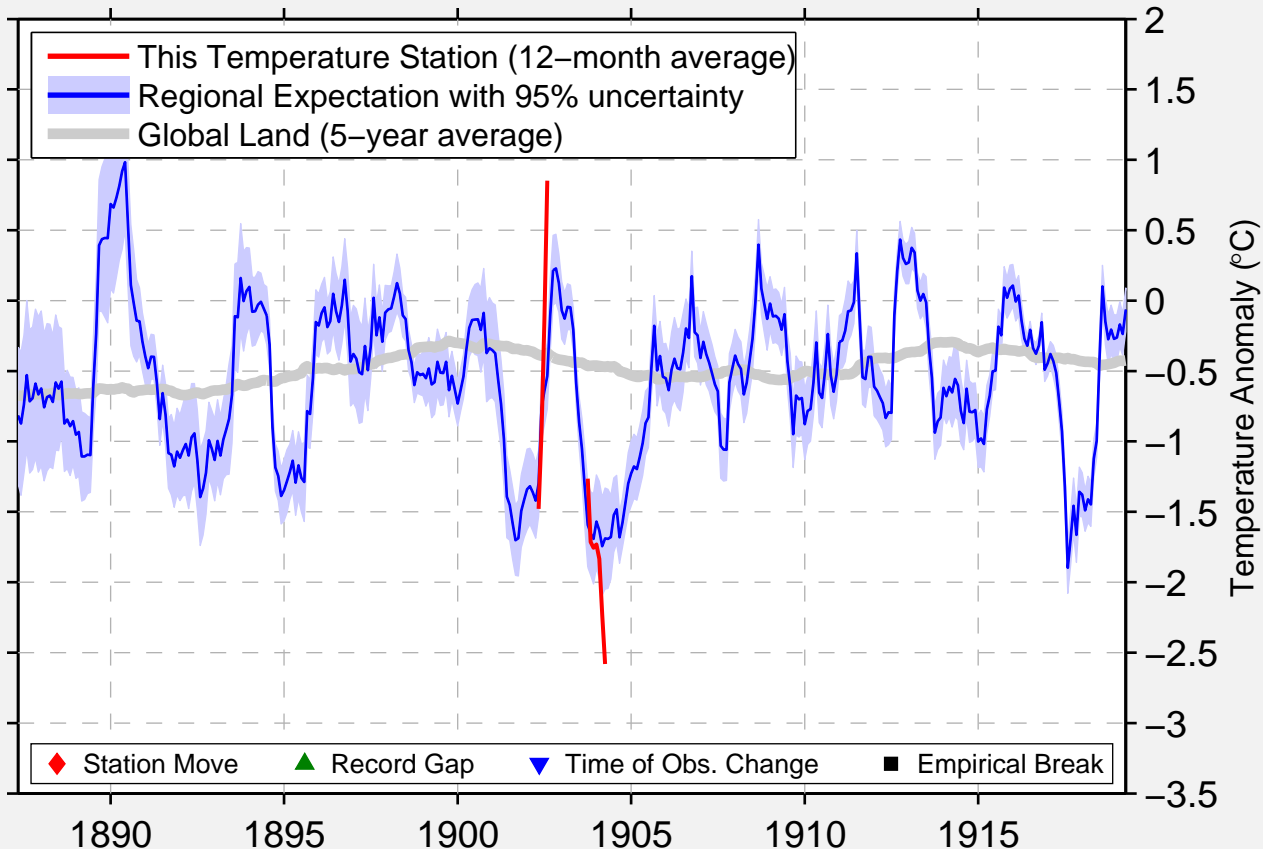

LUGOFF

34.450 N, 80.650 W (United States)

Data Quality Controlled and Aligned at Breakpoints

Berkeley Earth