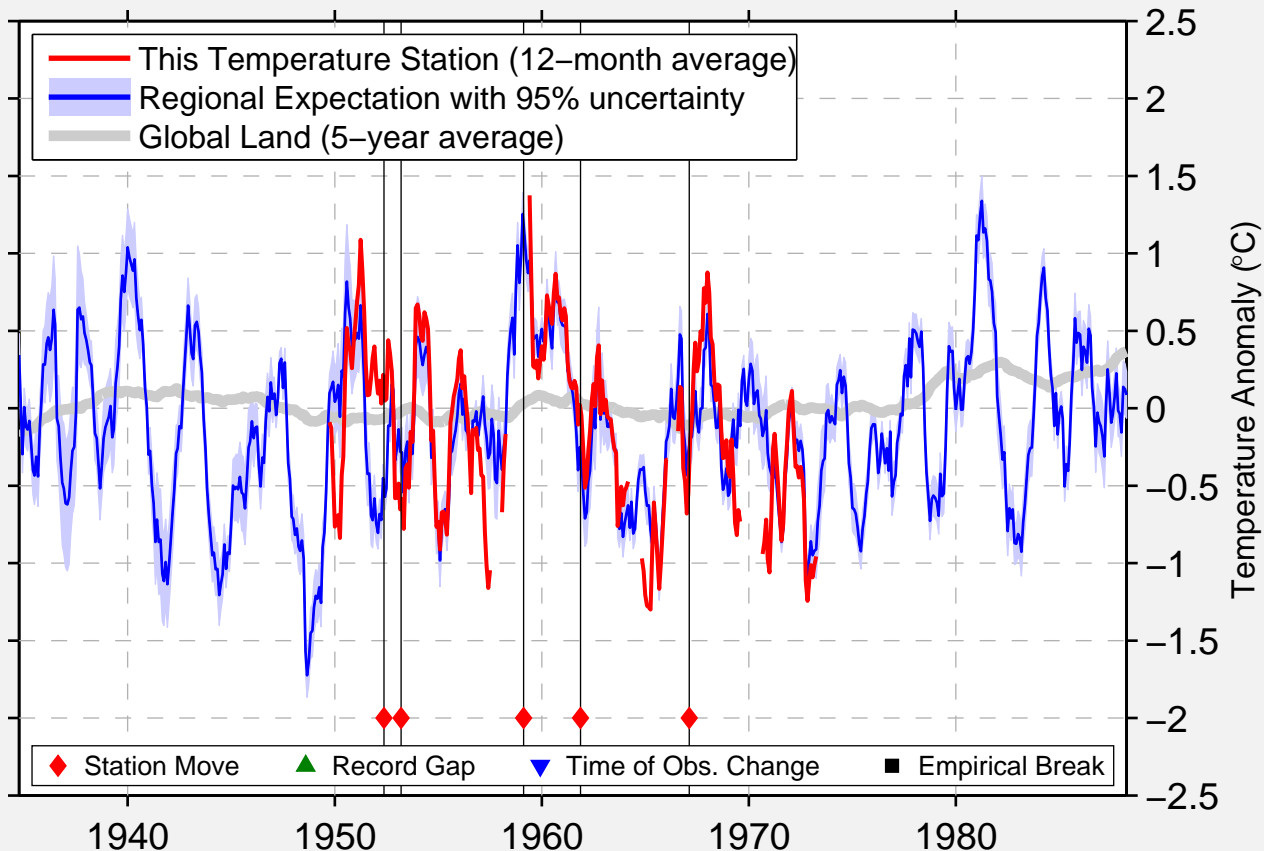

LUCERNE VALLEY 1 WSW

34.450 N, 116.950 W (United States)

Data Quality Controlled and Aligned at Breakpoints

Berkeley Earth