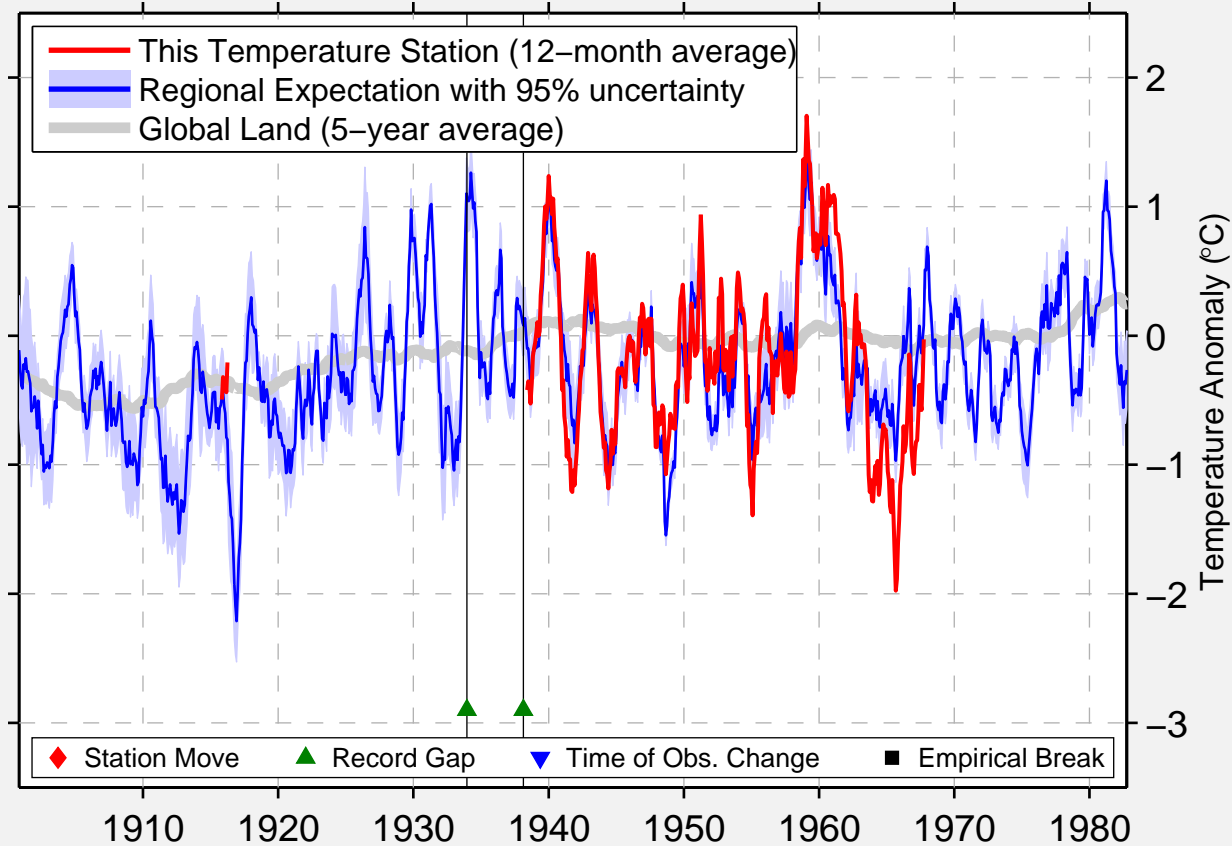

VALYERMO RANGER STN

34.450 N, 117.850 W (United States)

Data Quality Controlled and Aligned at Breakpoints

Berkeley Earth