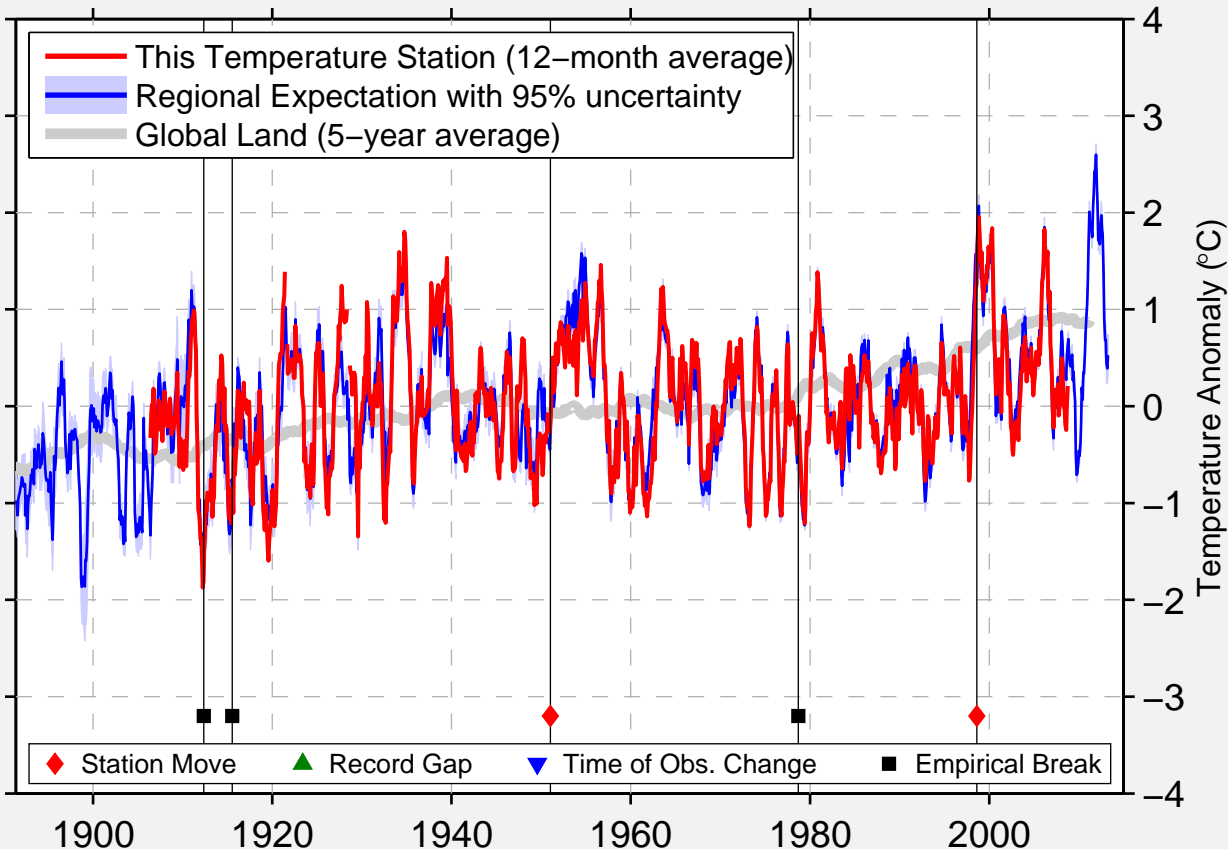

CHATTANOOGA 3 NE

34.440 N, 98.629 W (United States)

Data Quality Controlled and Aligned at Breakpoints

Berkeley Earth