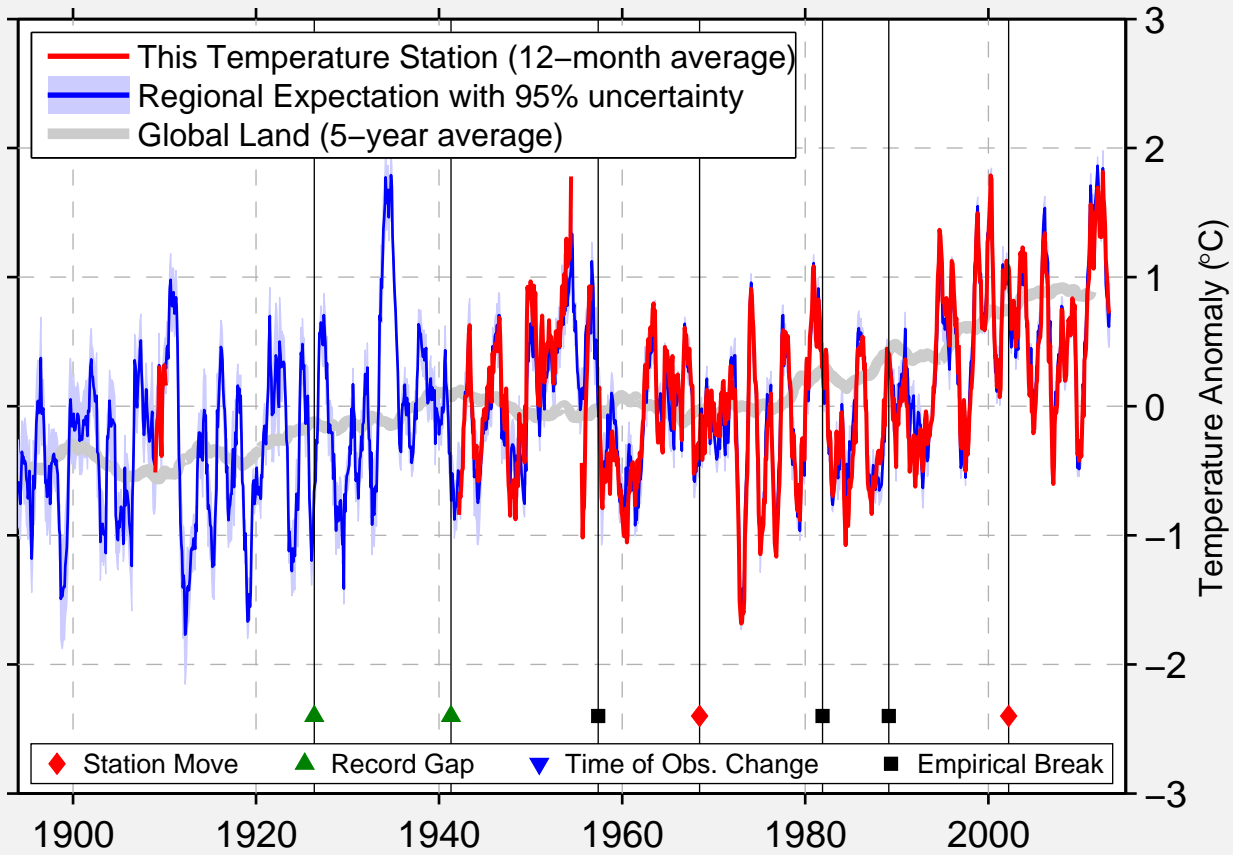

MELROSE

34.428 N, 103.625 W (United States)

Data Quality Controlled and Aligned at Breakpoints

Berkeley Earth