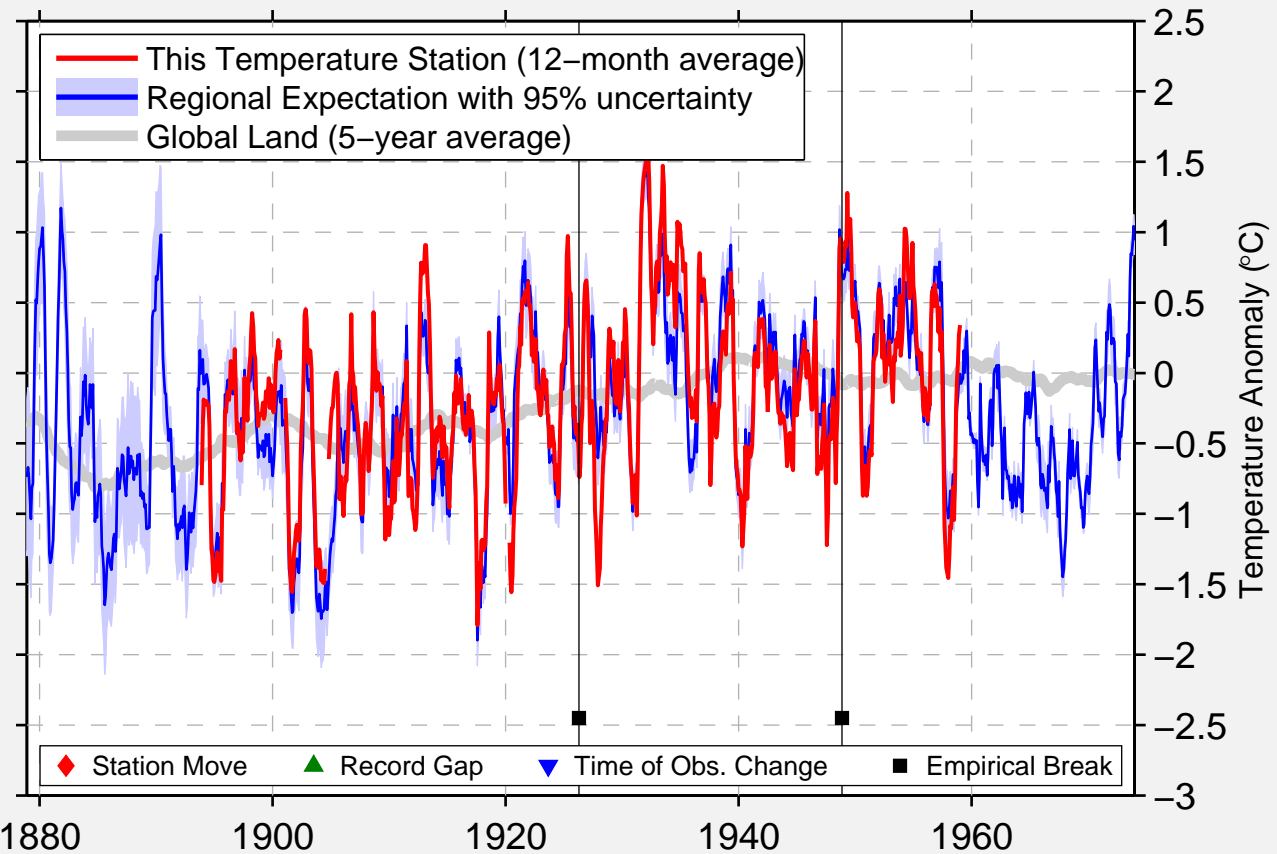

# SOCIETY HILL 6 S

34.417 N, 79.850 W (United States)

Data Quality Controlled and Aligned at Breakpoints

Berkeley Earth