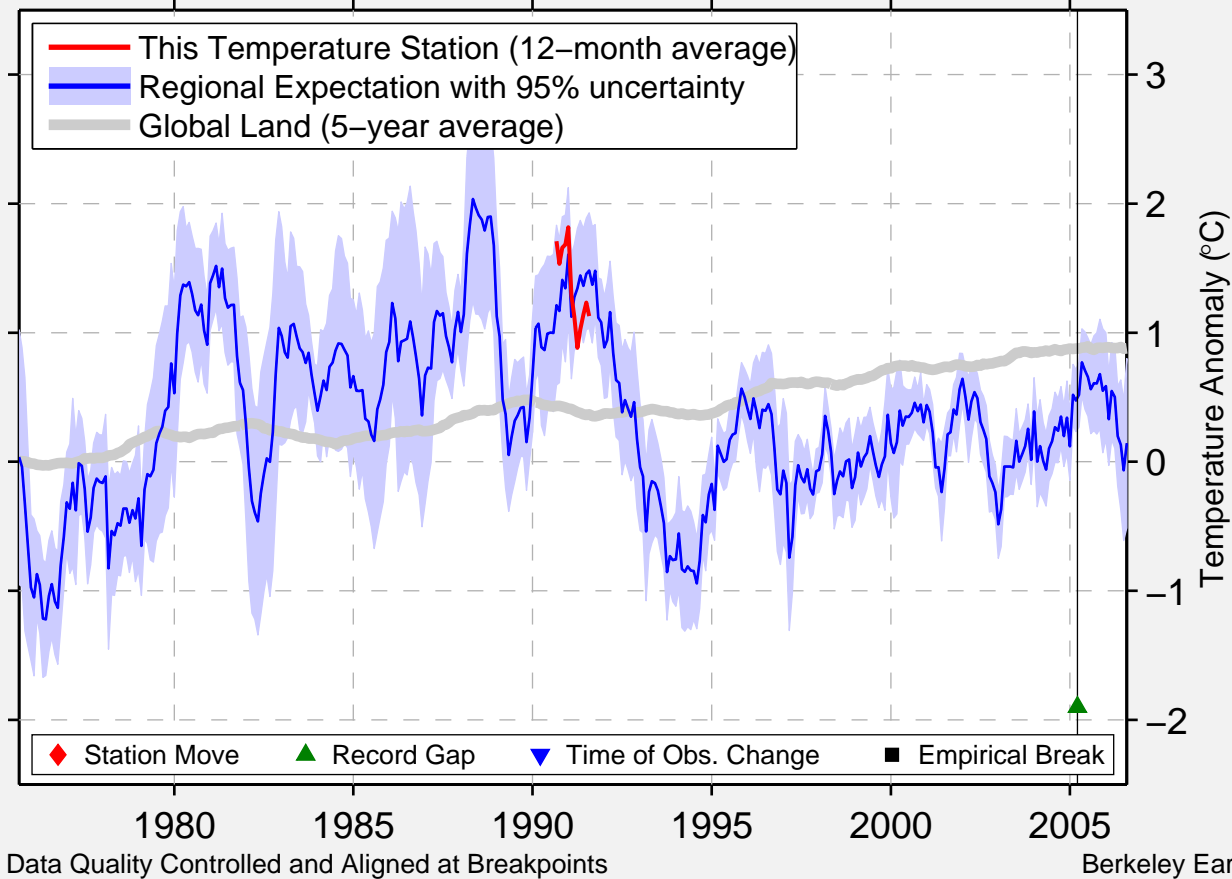

Hi Priestley GI

73.600 S, 160.700 E (Antarctica)

Data Quality Controlled and Aligned at Breakpoints

Berkeley Earth