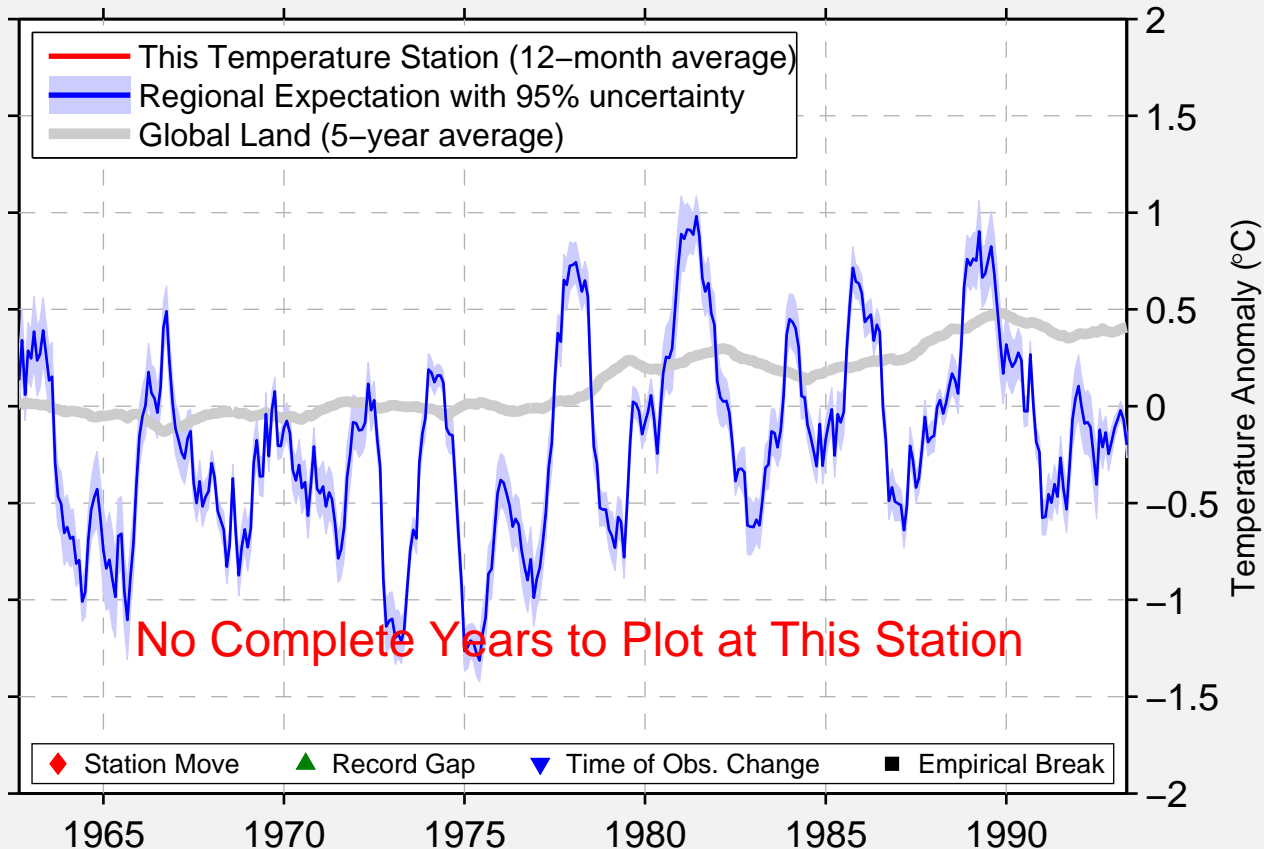

CAMP GERONIMO

34.400 N, 111.367 W (United States)

Data Quality Controlled and Aligned at Breakpoints

Berkeley Earth