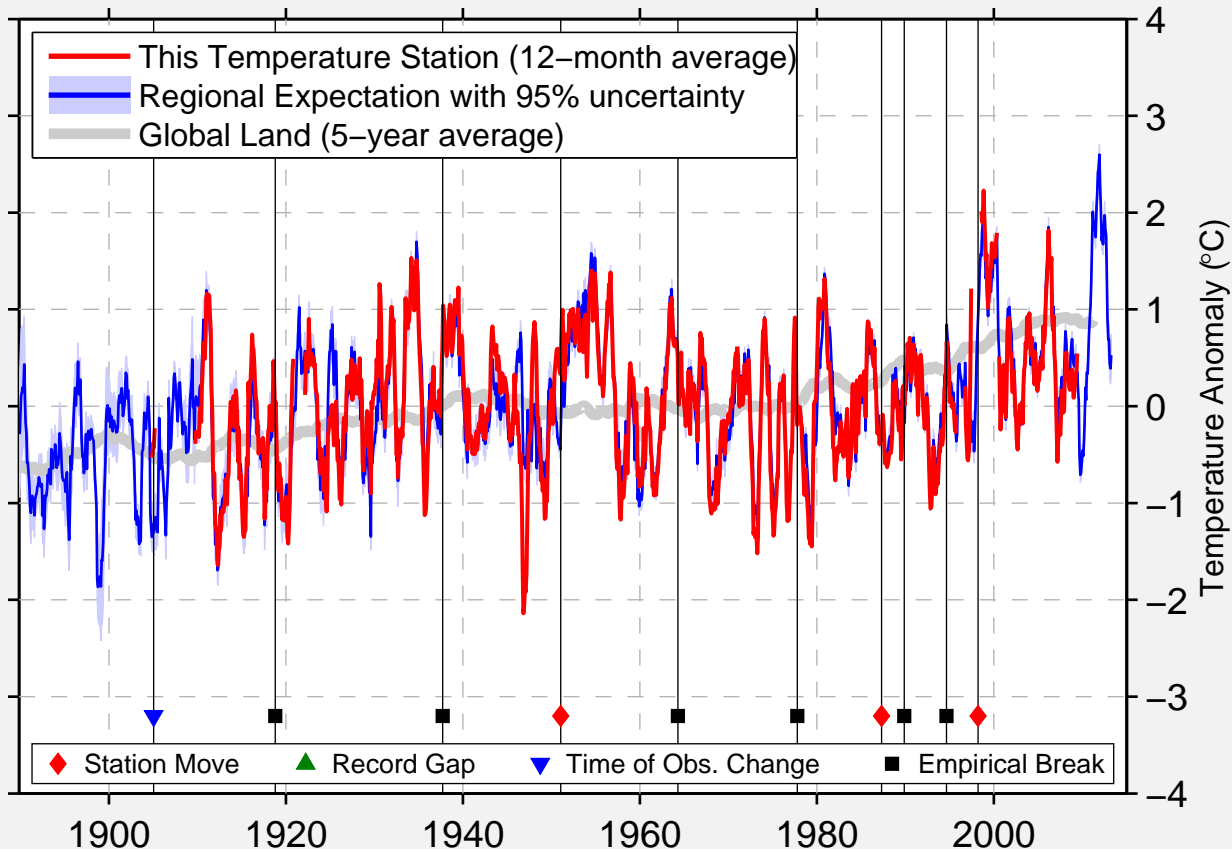

FREDERICK

34.386 N, 99.020 W (United States)

Data Quality Controlled and Aligned at Breakpoints

Berkeley Earth