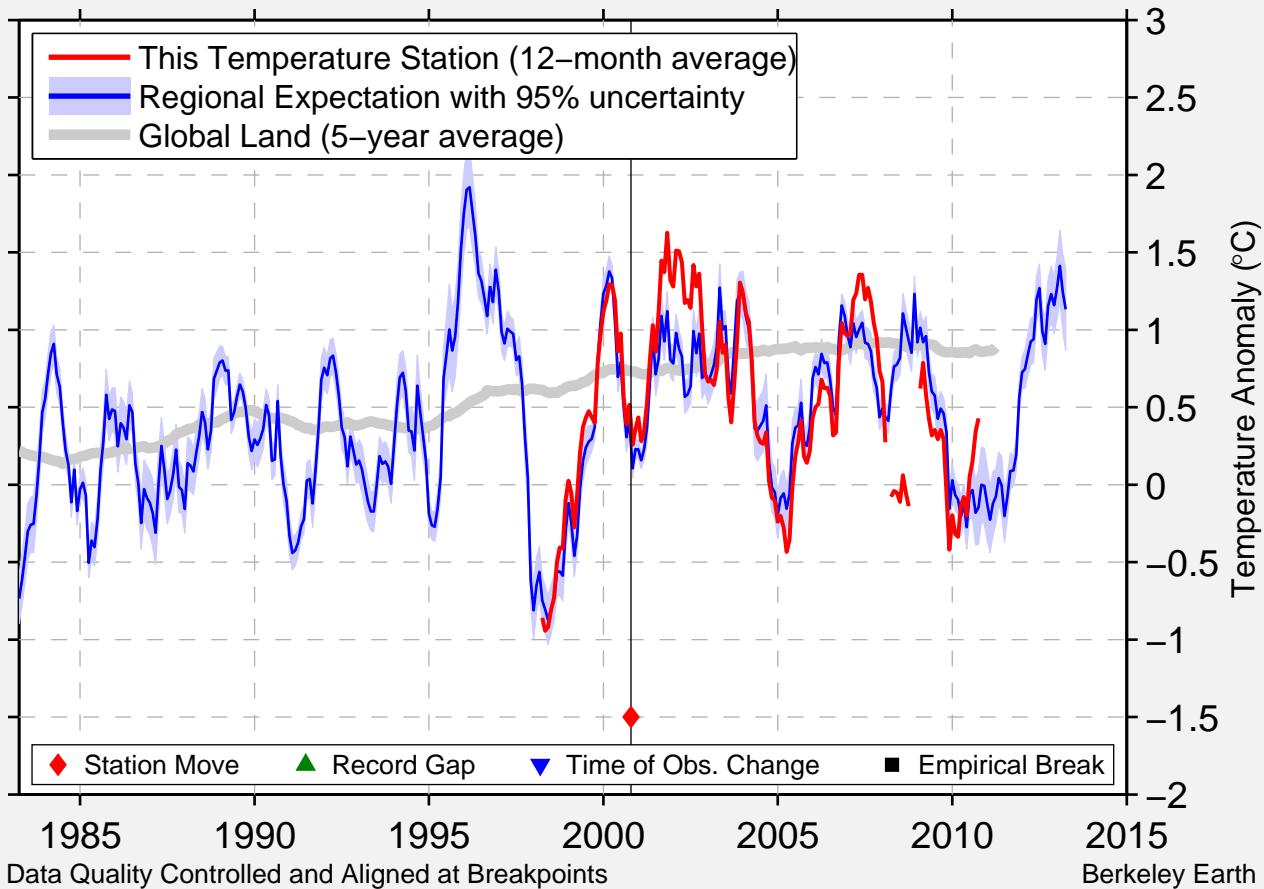

WRIGHTWOOD

34.362 N, 117.639 W (United States)

Data Quality Controlled and Aligned at Breakpoints

Berkeley Earth