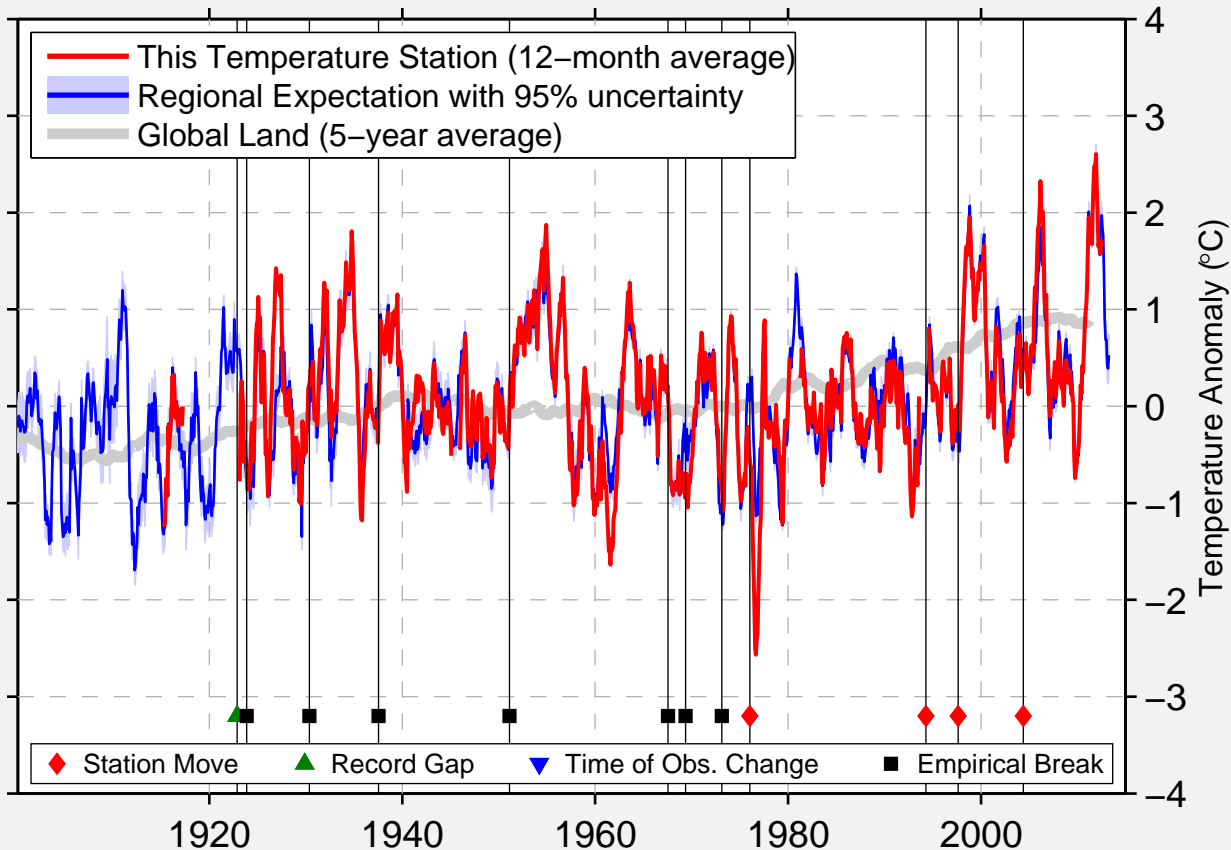

# WALTERS

34.360 N, 98.301 W (United States)

Data Quality Controlled and Aligned at Breakpoints

Berkeley Earth