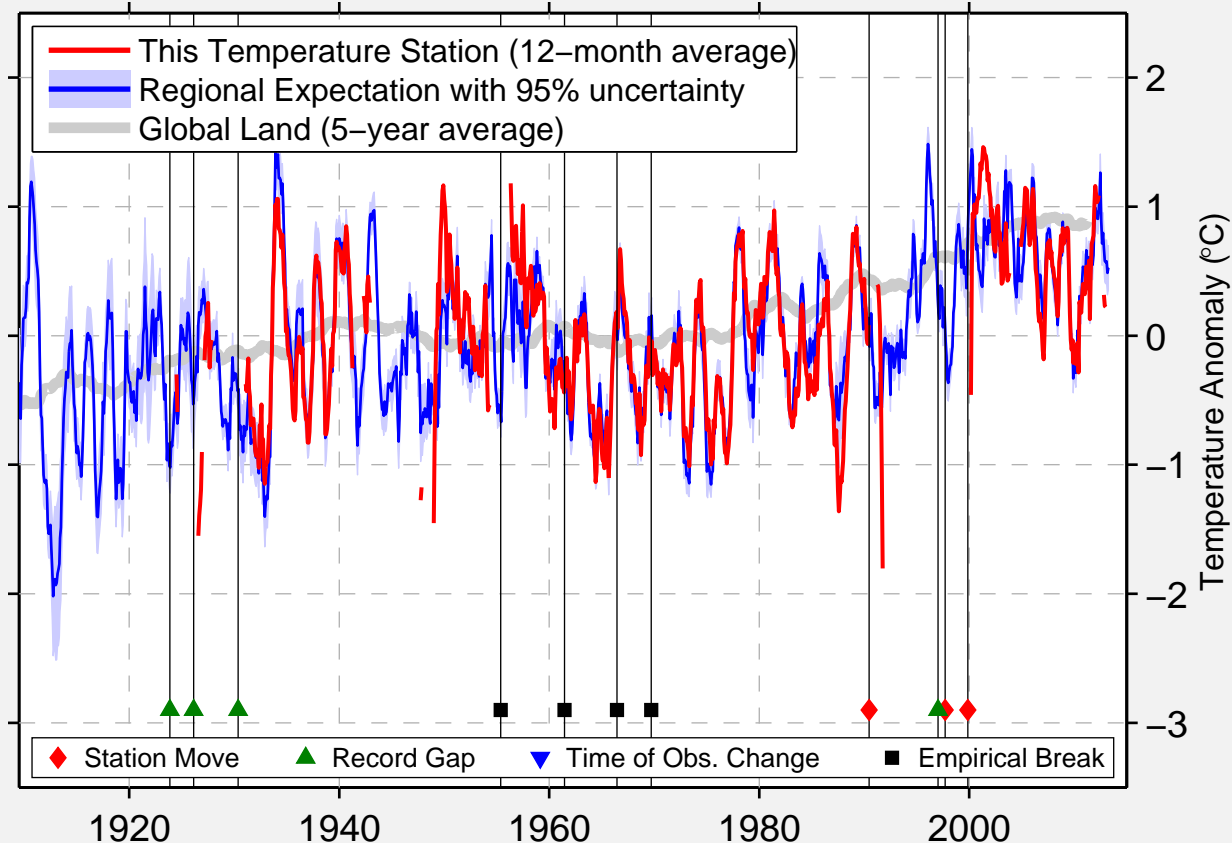

QUEMADO

34.335 N, 108.509 W (United States)

Data Quality Controlled and Aligned at Breakpoints

Berkeley Earth