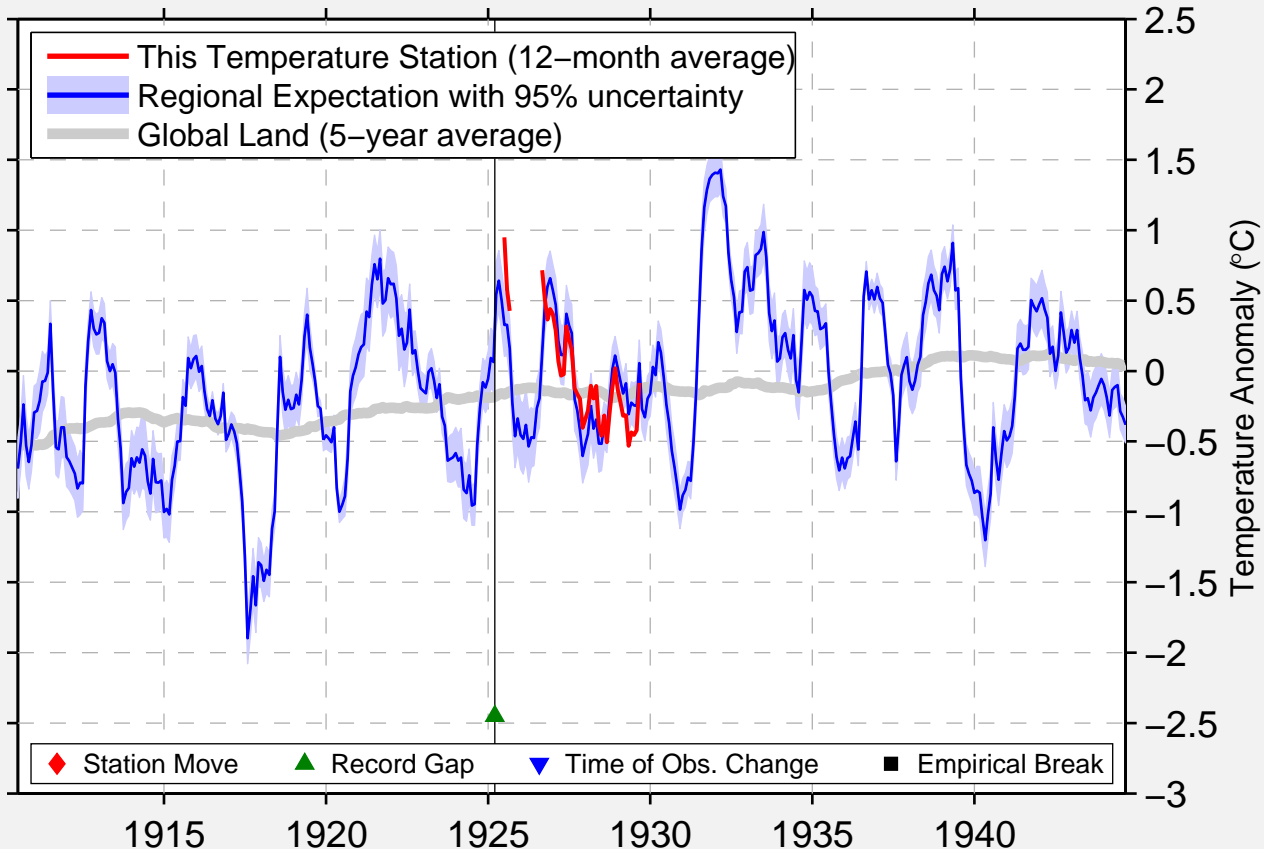

CHADBOURN

34.333 N, 78.833 W (United States)

Data Quality Controlled and Aligned at Breakpoints

Berkeley Earth