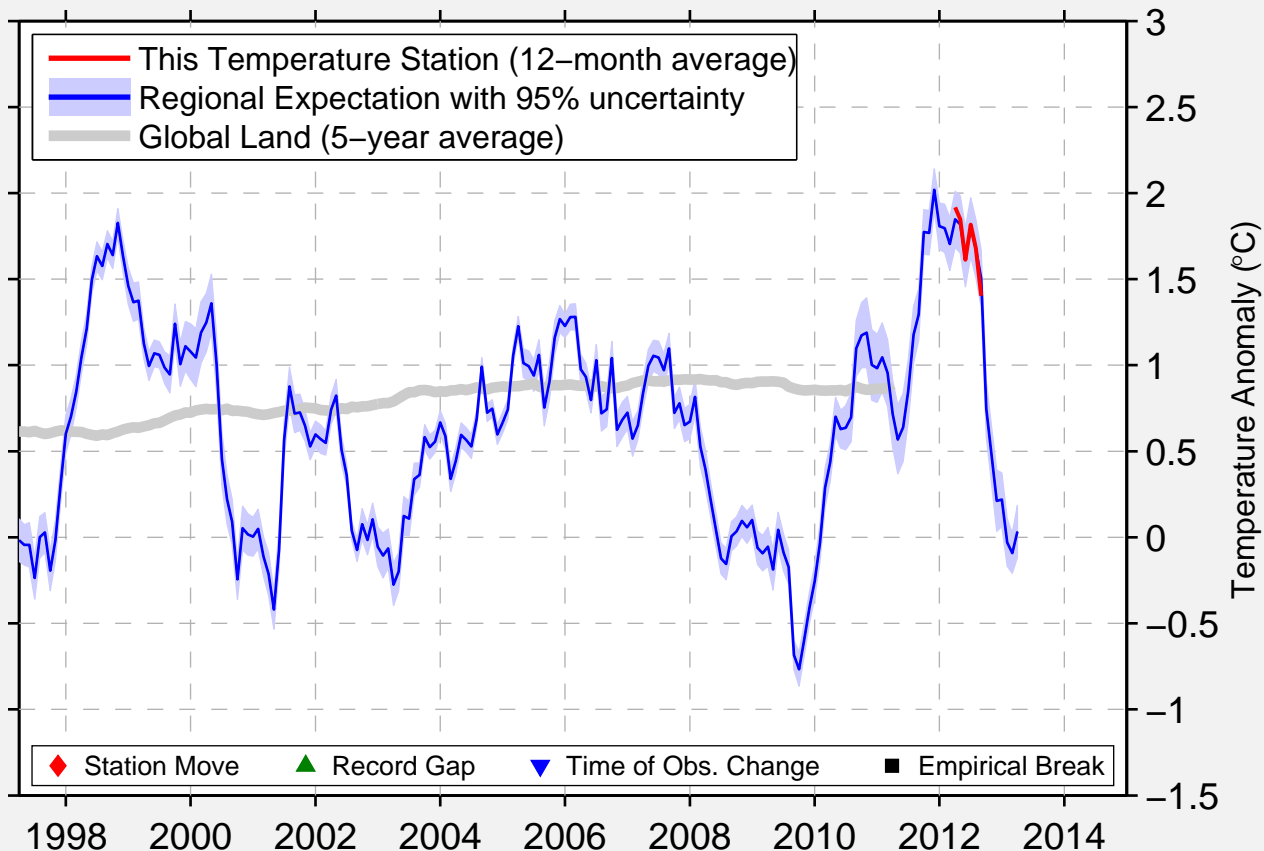

FLETCHER FLD

34.300 N, 90.512 W (United States)

Data Quality Controlled and Aligned at Breakpoints

Berkeley Earth