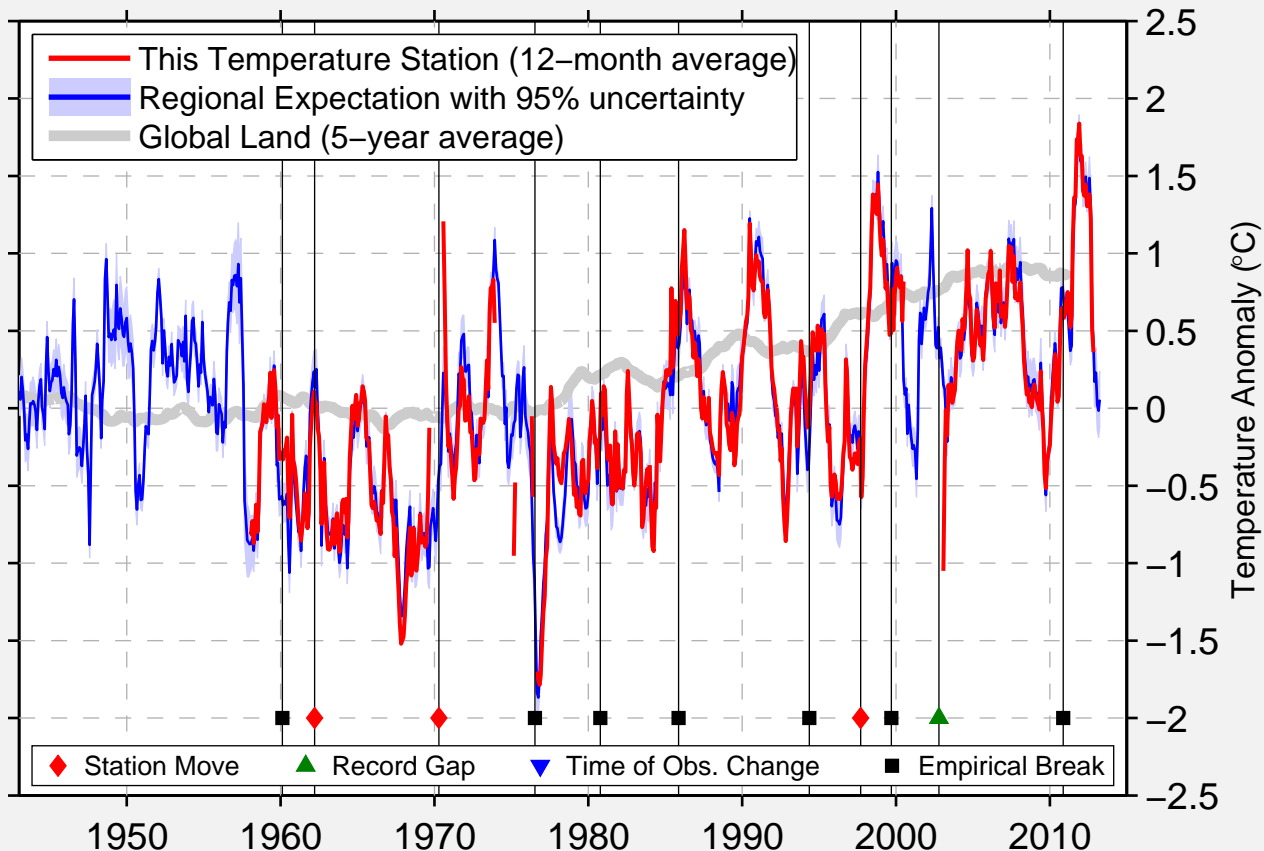

# COMMERCE 4 NNW

34.263 N, 83.489 W (United States)

Data Quality Controlled and Aligned at Breakpoints

Berkeley Earth