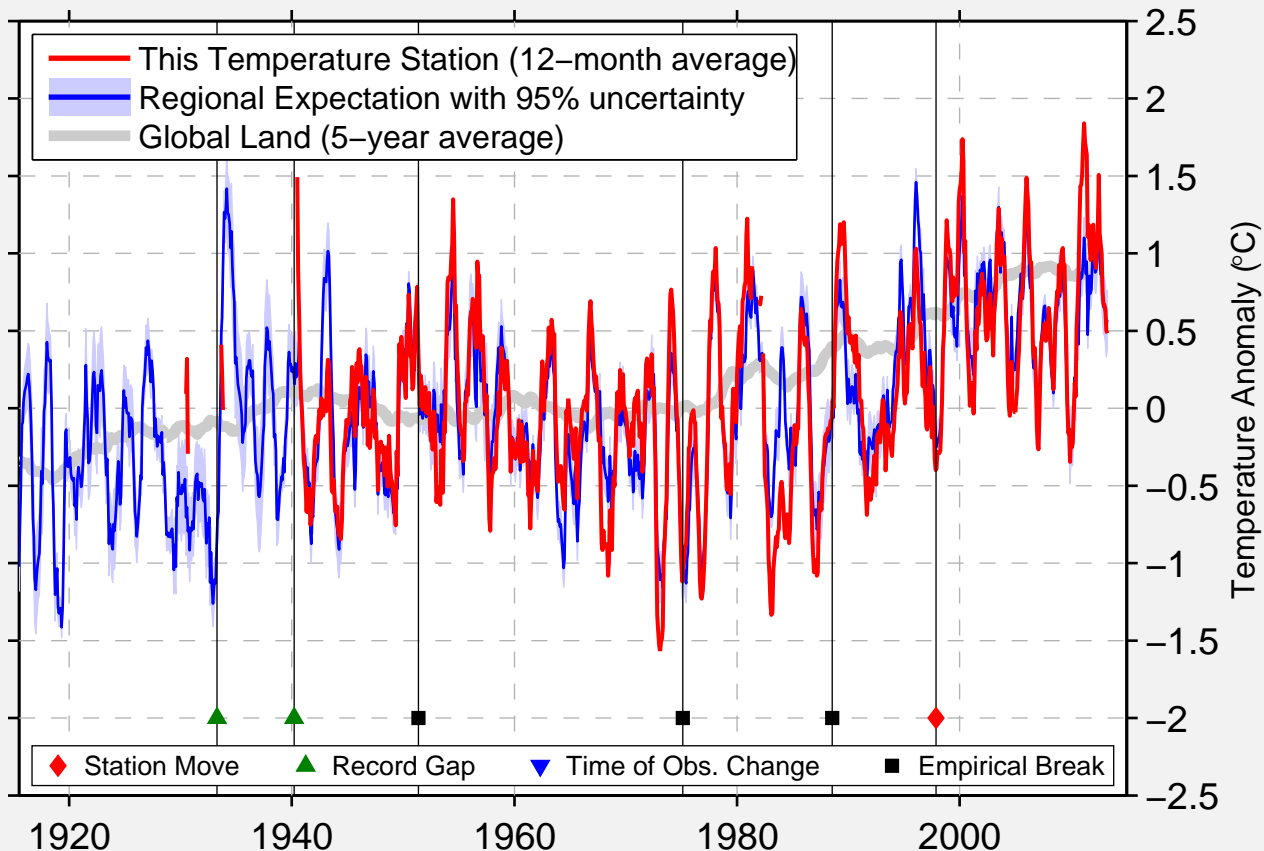

# GRAN QUIVIRA NATL MON

34.259 N, 106.093 W (United States)

Data Quality Controlled and Aligned at Breakpoints

Berkeley Earth