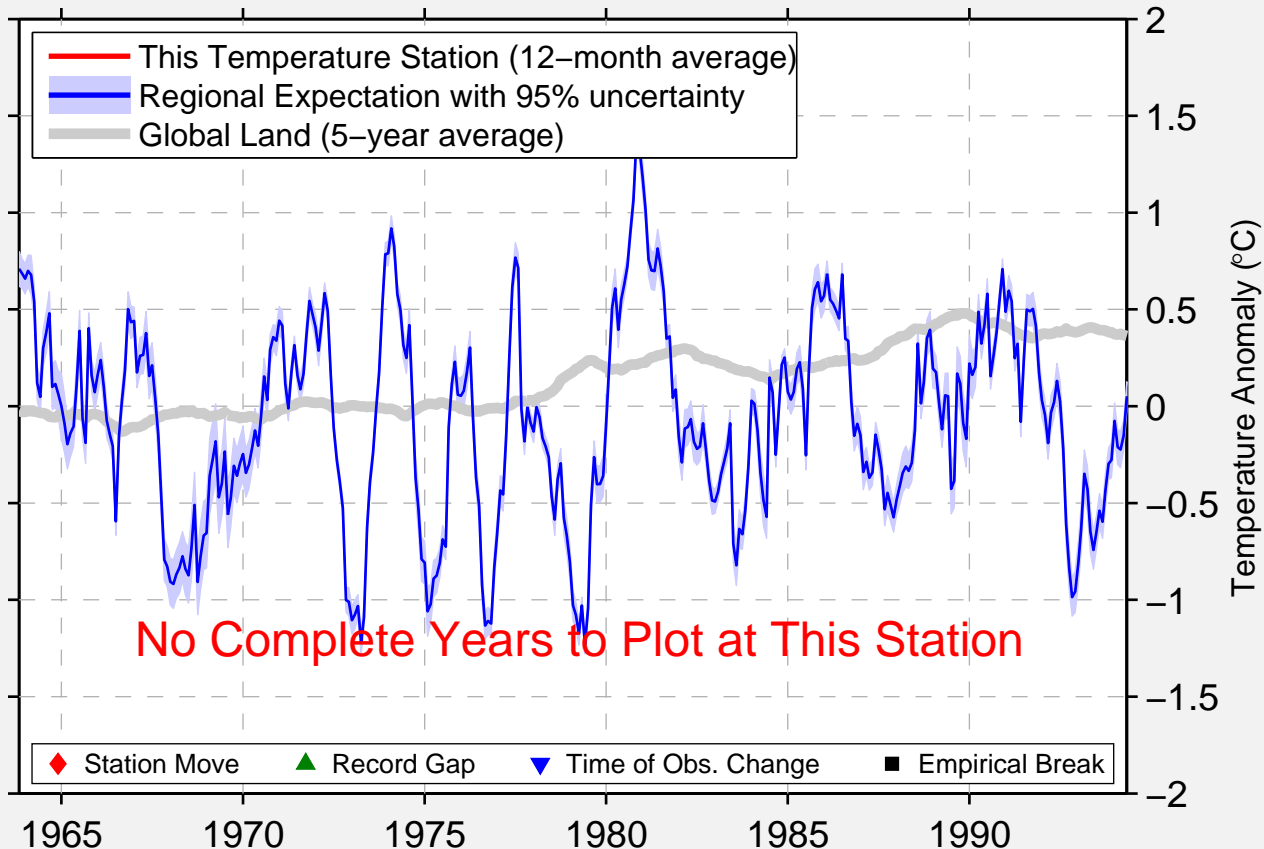

WTU LAKE PAULINE

34.250 N, 99.683 W (United States)

No Complete Years to Plot at This Station

◆ Station Move ▲ Record Gap ▼ Time of Obs. Change ■ Empirical Break