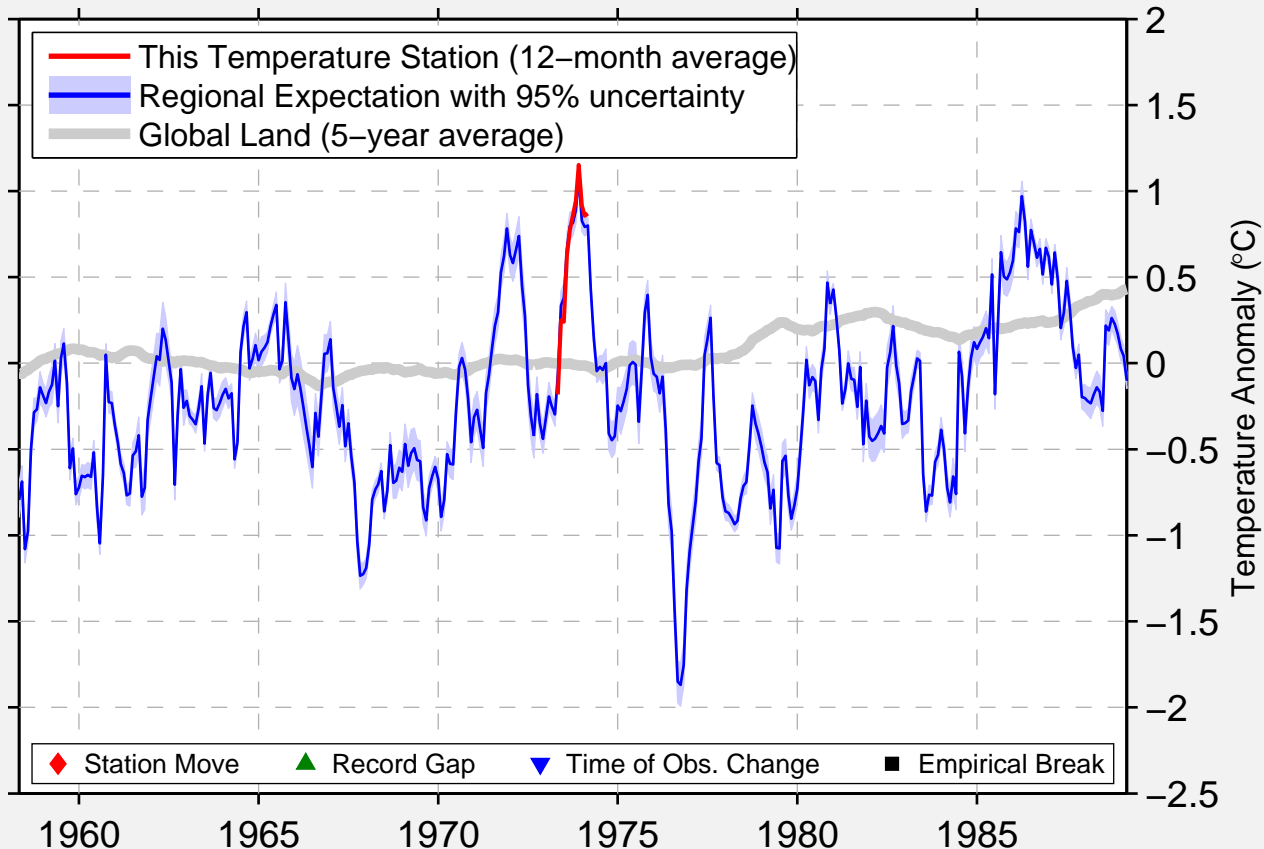

# PONTOTOC 8 E

34.233 N, 88.867 W (United States)

Data Quality Controlled and Aligned at Breakpoints

Berkeley Earth