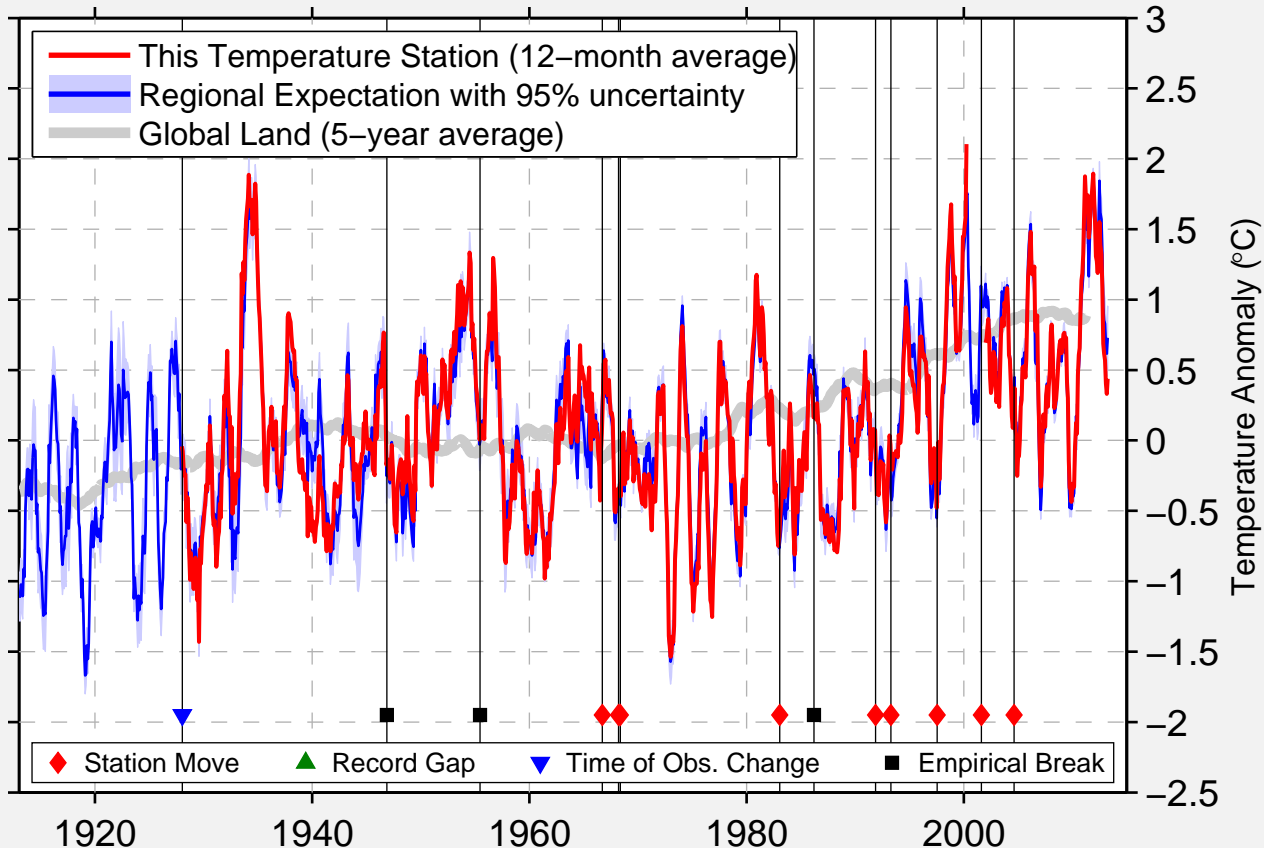

MULESHOE #1

34.227 N, 102.730 W (United States)

Data Quality Controlled and Aligned at Breakpoints

Berkeley Earth