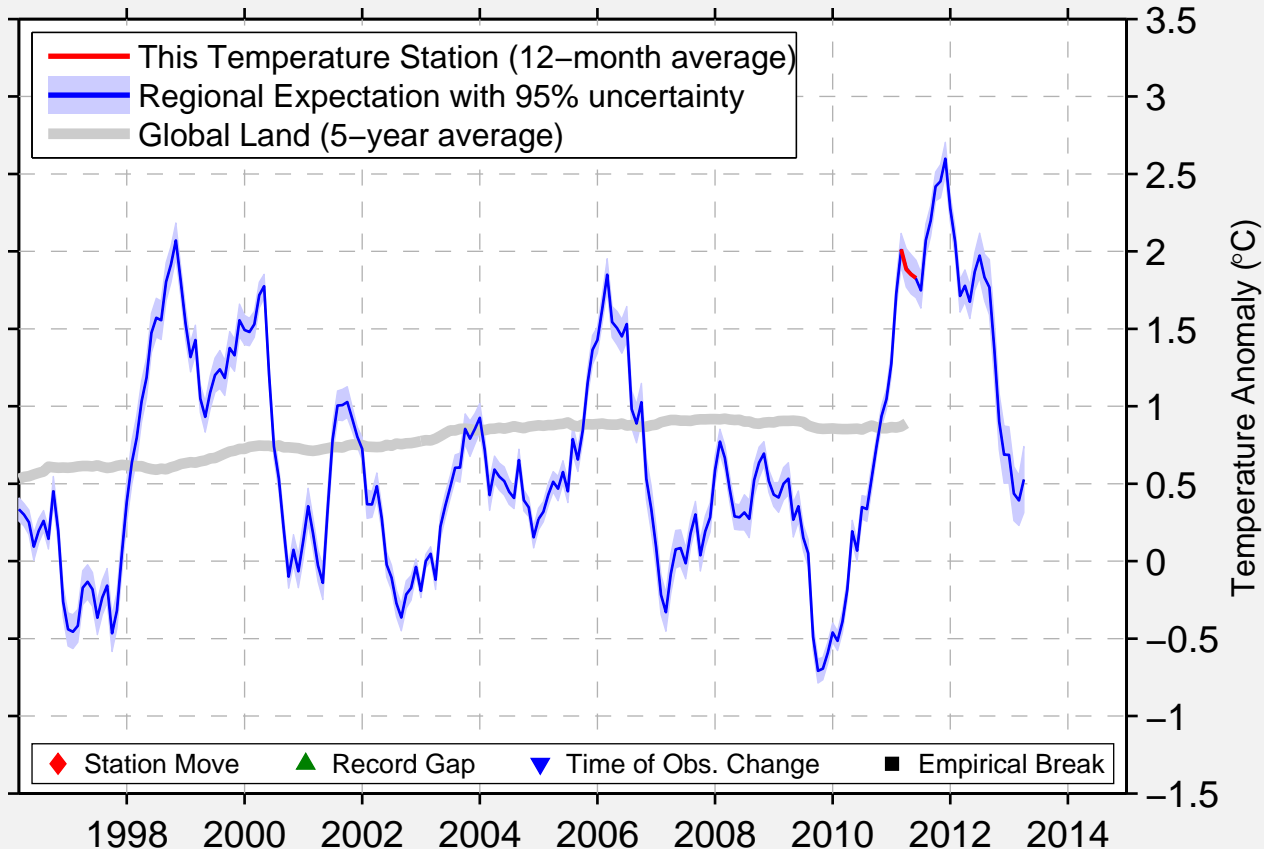

FREDERICK MUNICIPAL AP

34.210 N, 98.590 W (United States)

Data Quality Controlled and Aligned at Breakpoints

Berkeley Earth