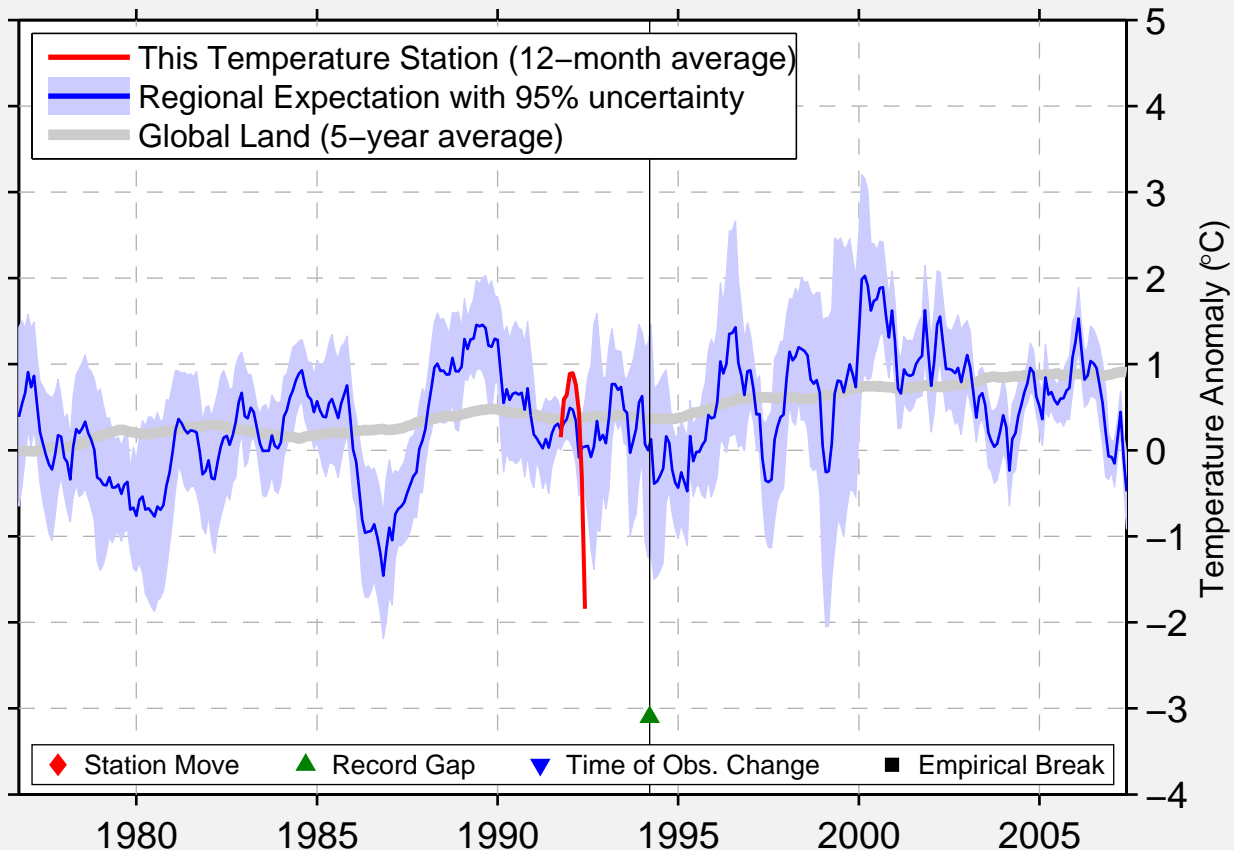

NAVY OPERATED (AMOS)

75.017 S, 62.533 W (Antarctica)

Data Quality Controlled and Aligned at Breakpoints

Berkeley Earth