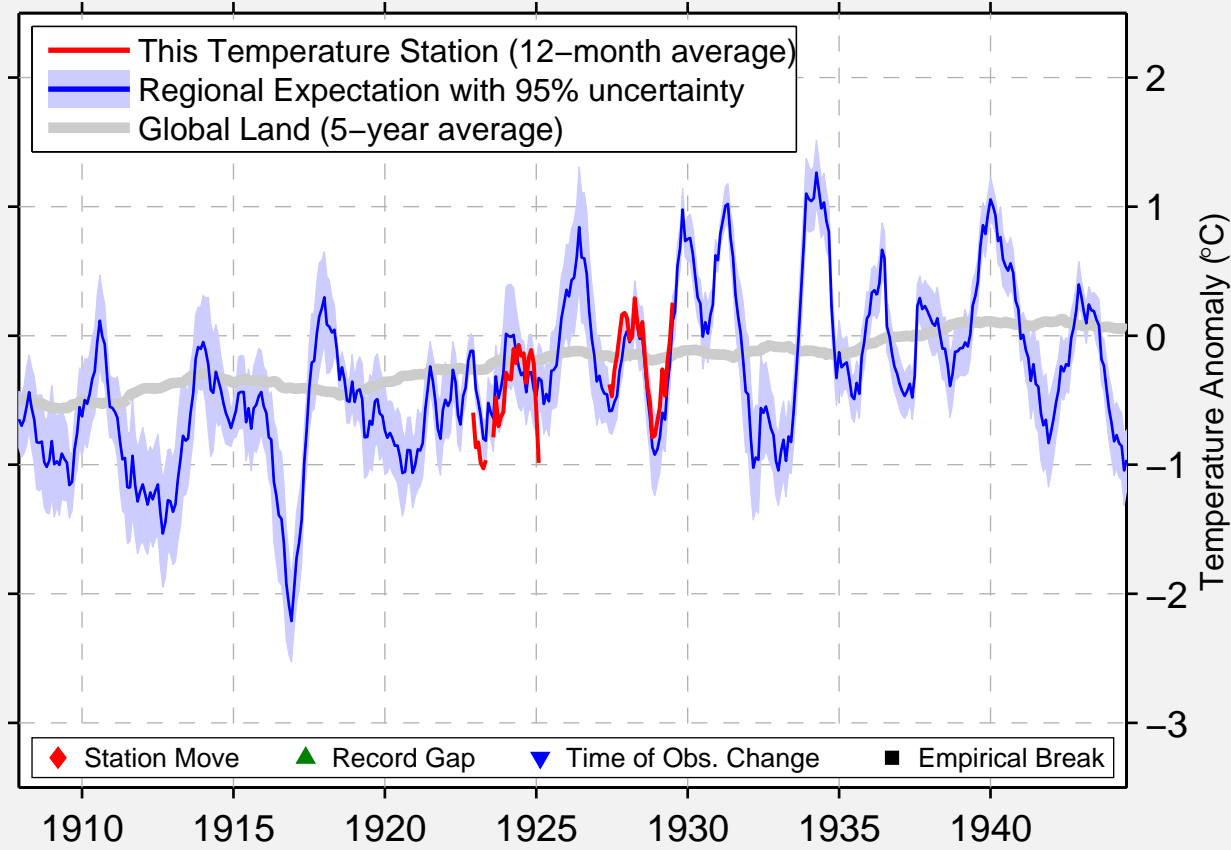

ALTADENA

34.182 N, 118.138 W (United States)

Data Quality Controlled and Aligned at Breakpoints

Berkeley Earth