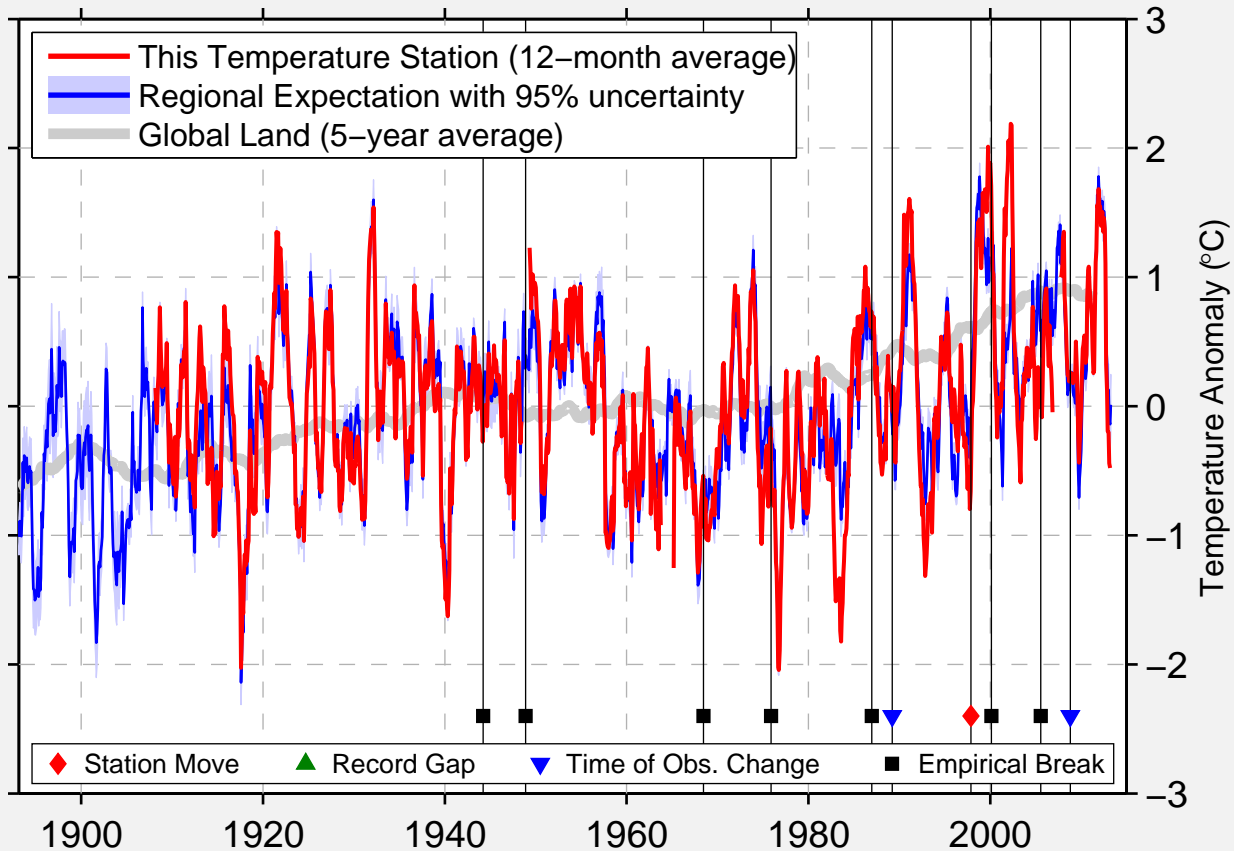

SAINT BERNARD

34.174 N, 86.813 W (United States)

Data Quality Controlled and Aligned at Breakpoints

Berkeley Earth