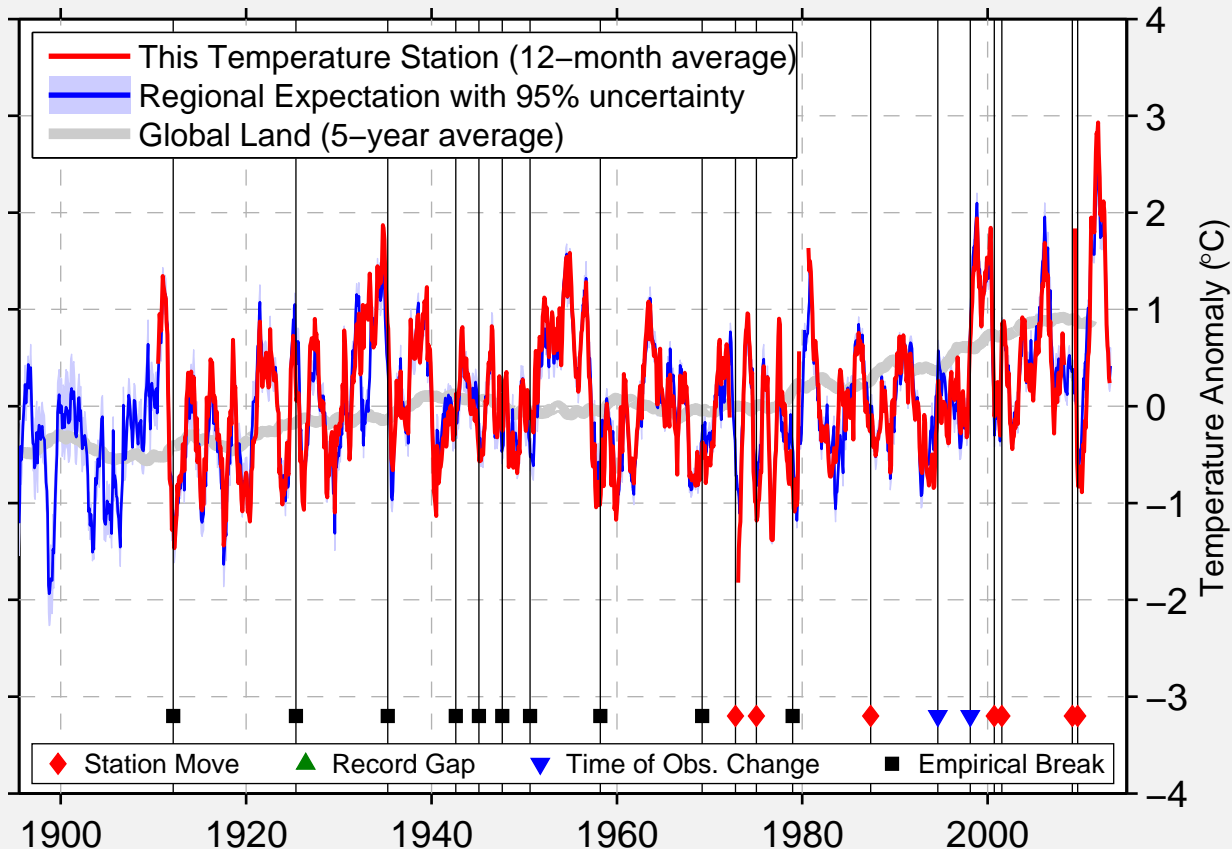

WAURIKA 1ENE MESONET

34.171 N, 97.992 W (United States)

Data Quality Controlled and Aligned at Breakpoints

Berkeley Earth