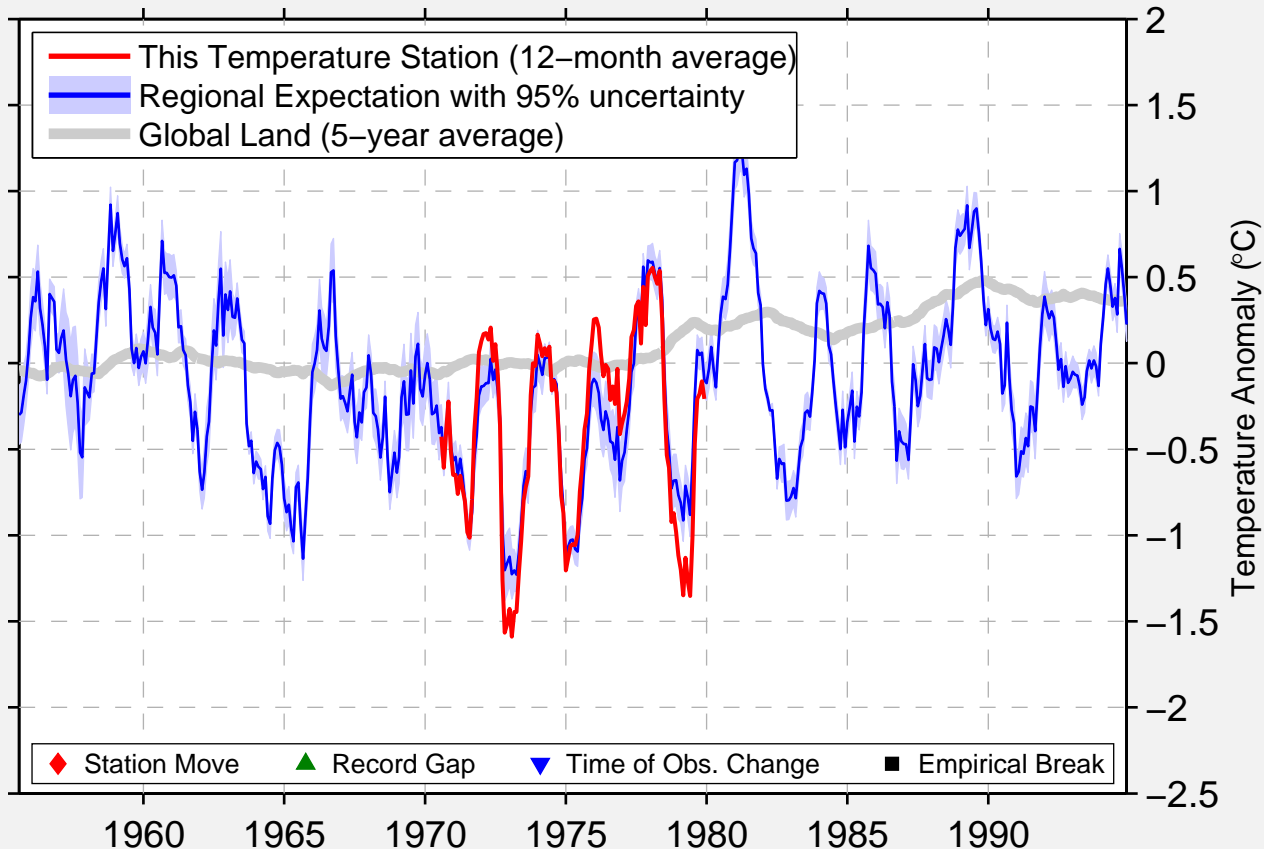

# CONGRESS

34.167 N, 112.867 W (United States)

Data Quality Controlled and Aligned at Breakpoints

Berkeley Earth