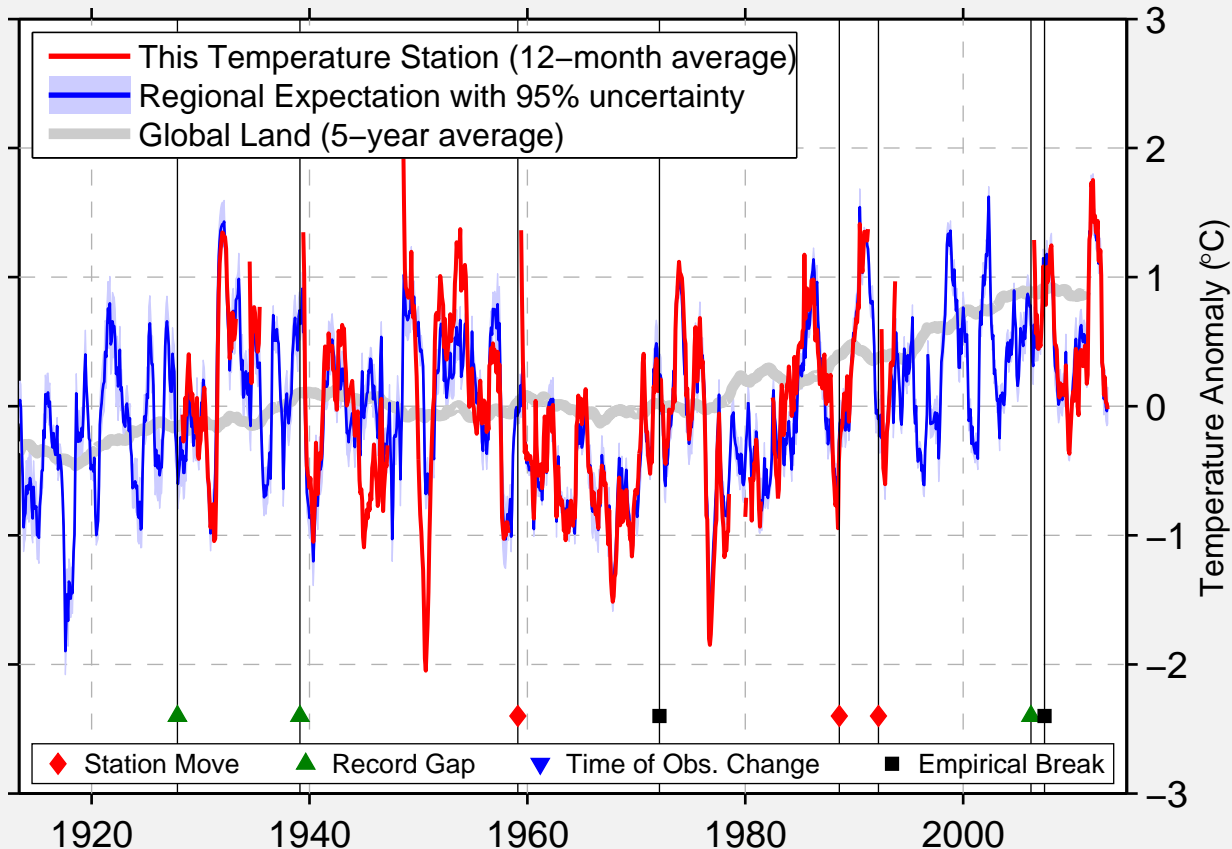

# MARION

34.167 N, 79.398 W (United States)

Data Quality Controlled and Aligned at Breakpoints

Berkeley Earth