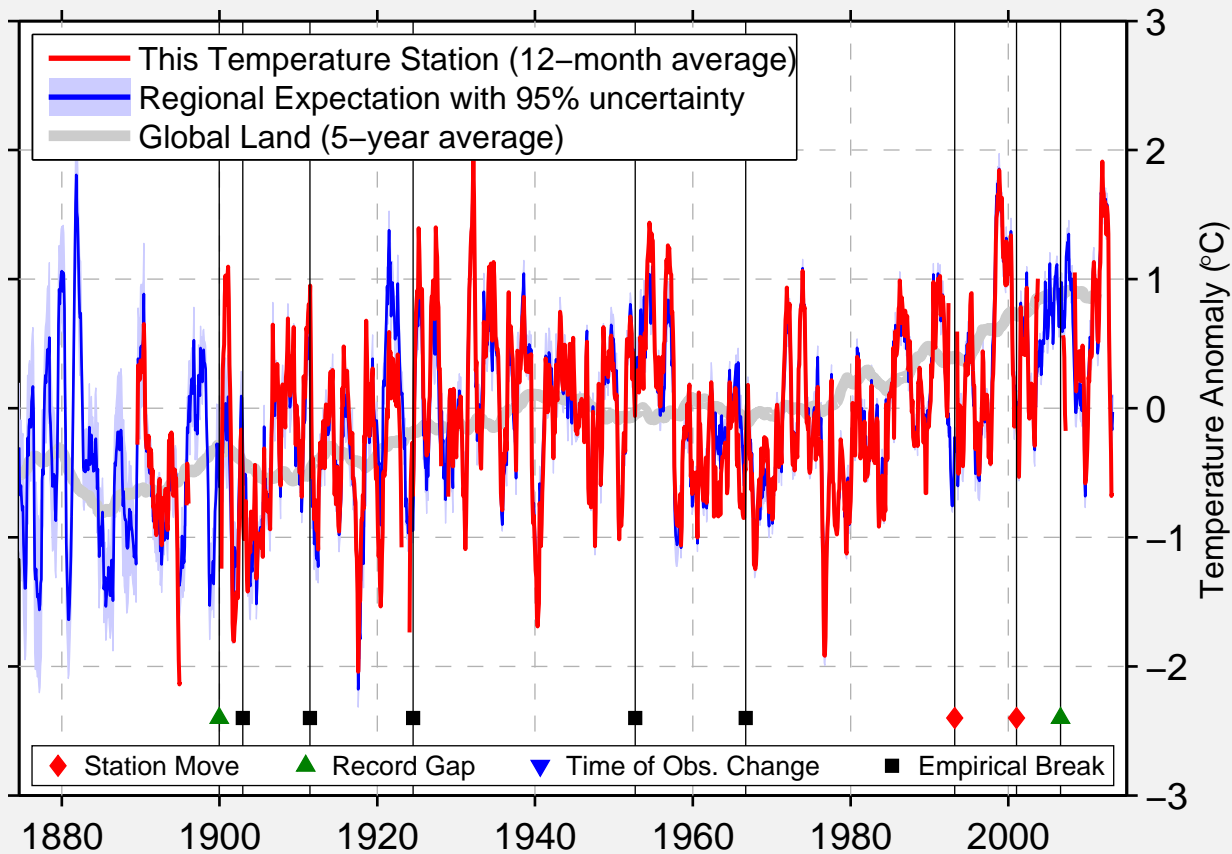

WATER VALLEY 1 NNE

34.158 N, 89.631 W (United States)

Data Quality Controlled and Aligned at Breakpoints

Berkeley Earth