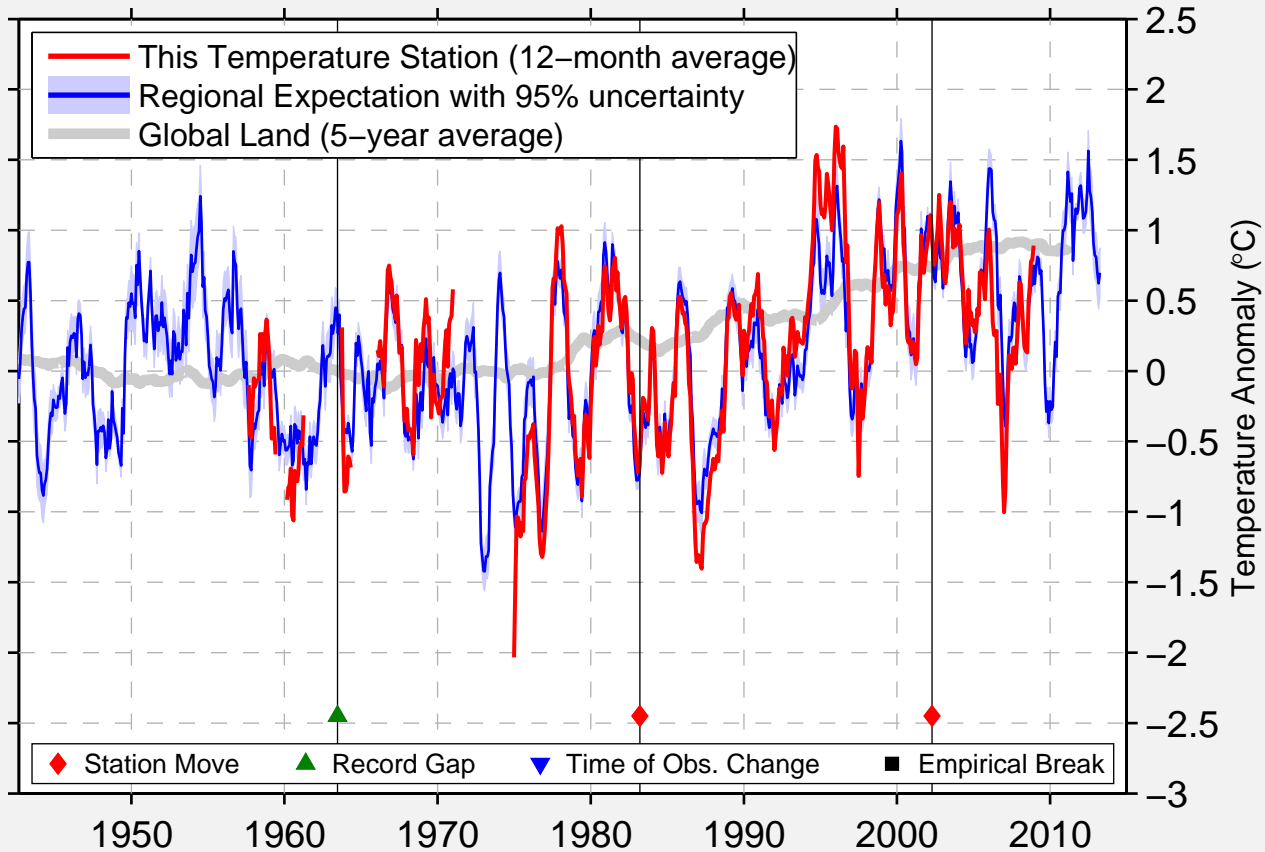

RAMON 8 SW

34.151 N, 105.004 W (United States)

Data Quality Controlled and Aligned at Breakpoints

Berkeley Earth