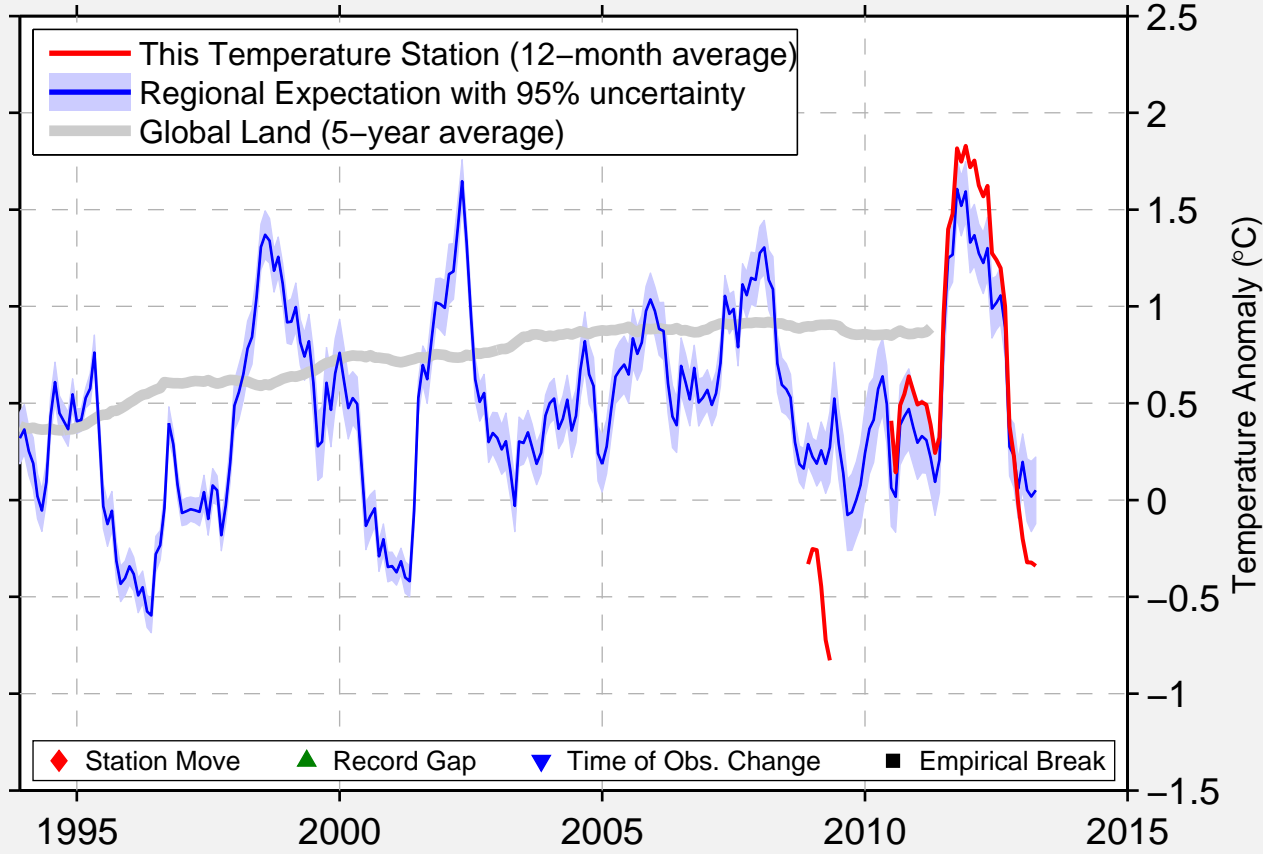

# NORTH CAROLINA RESER

34.150 N, 77.850 W (United States)

Data Quality Controlled and Aligned at Breakpoints

Berkeley Earth