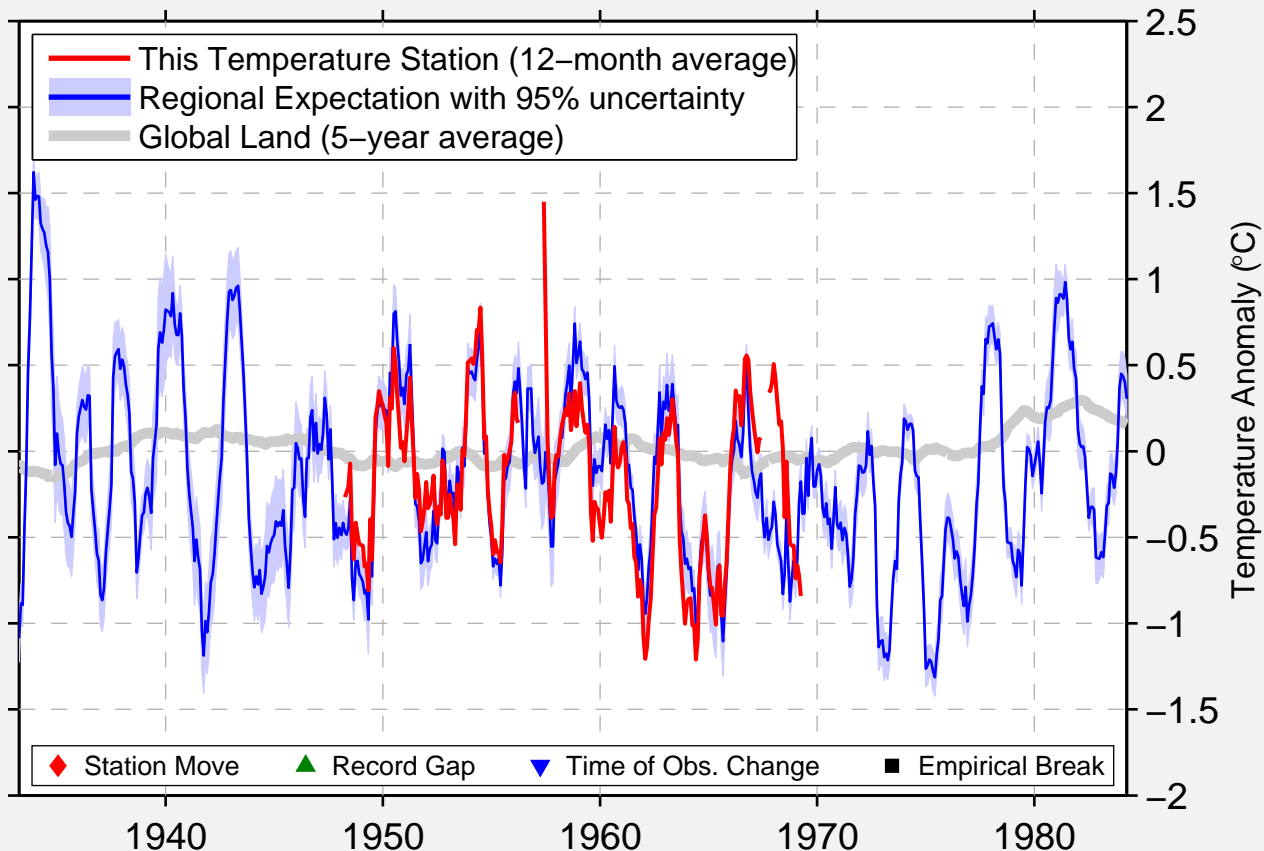

# FORESTDALE

34.150 N, 110.100 W (United States)

Data Quality Controlled and Aligned at Breakpoints

Berkeley Earth