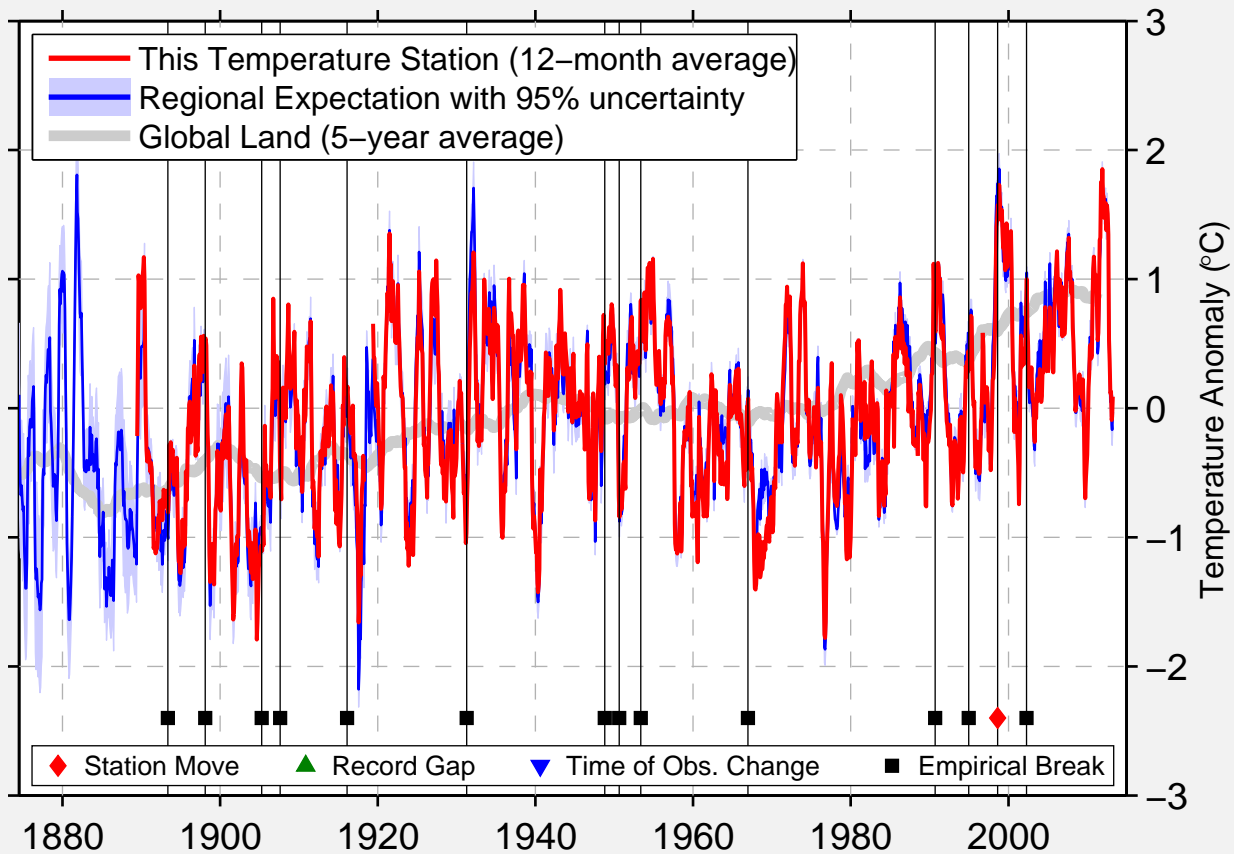

PONTOTOC EXP STN

34.147 N, 89.000 W (United States)

Data Quality Controlled and Aligned at Breakpoints

Berkeley Earth