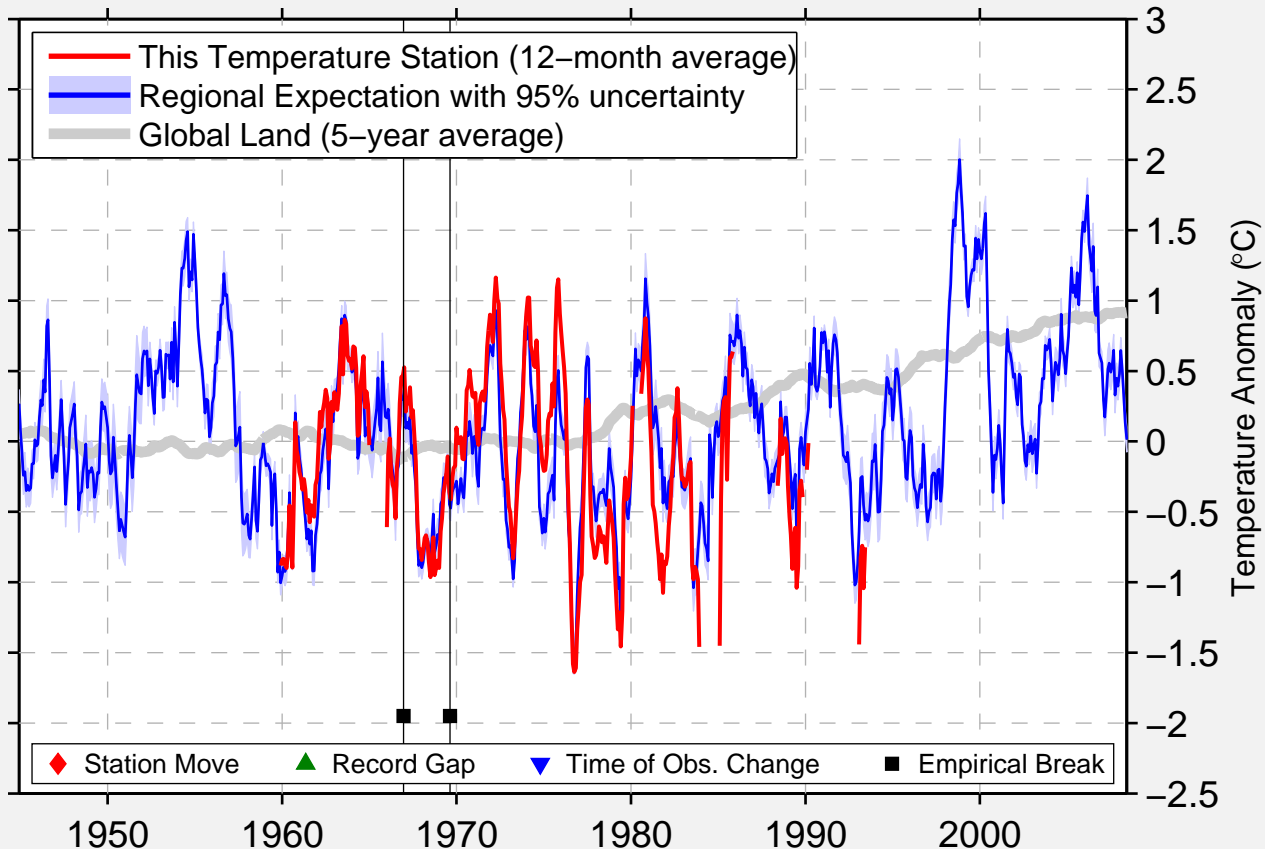

BEAR MOUNTAIN TOWER

34.139 N, 94.952 W (United States)

Data Quality Controlled and Aligned at Breakpoints

Berkeley Earth