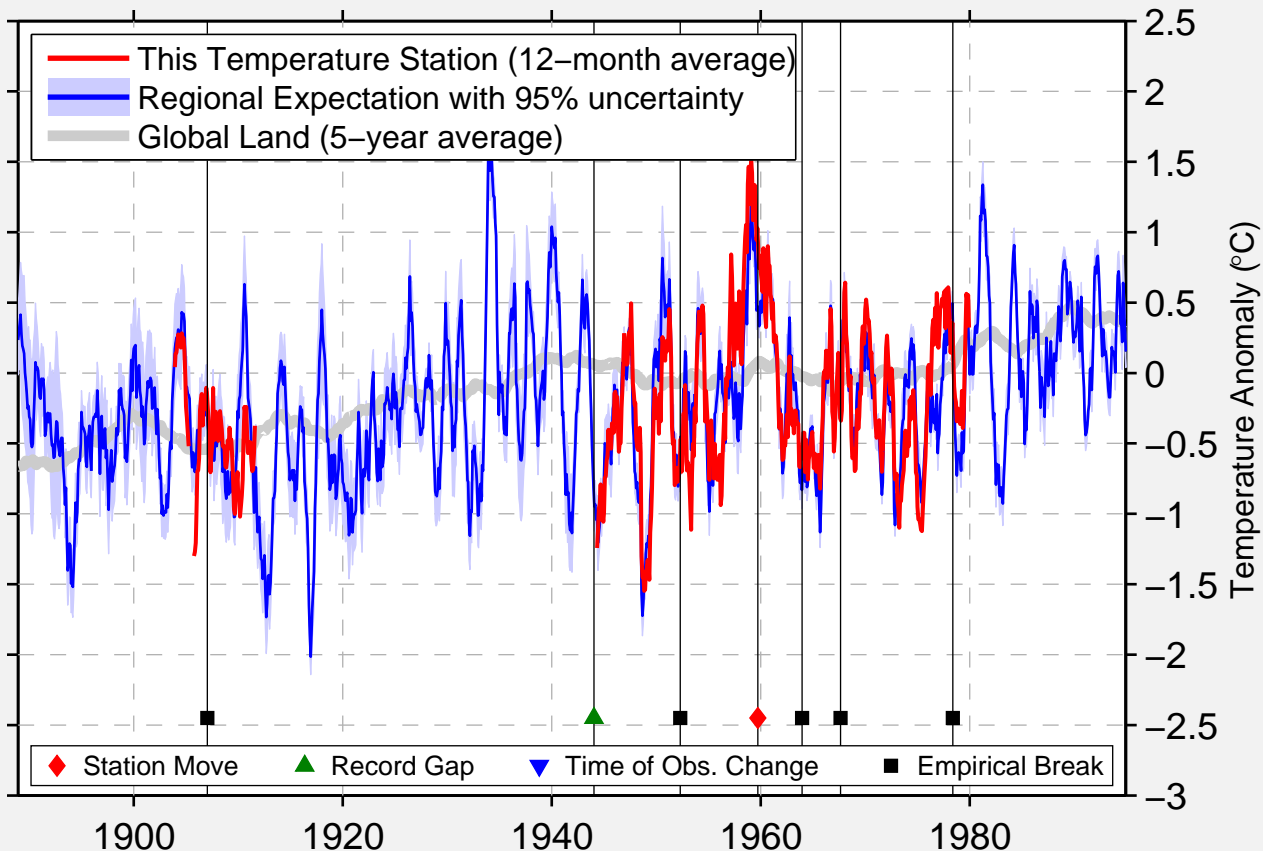

# UPLAND 3 N

34.133 N, 117.667 W (United States)

Data Quality Controlled and Aligned at Breakpoints

Berkeley Earth