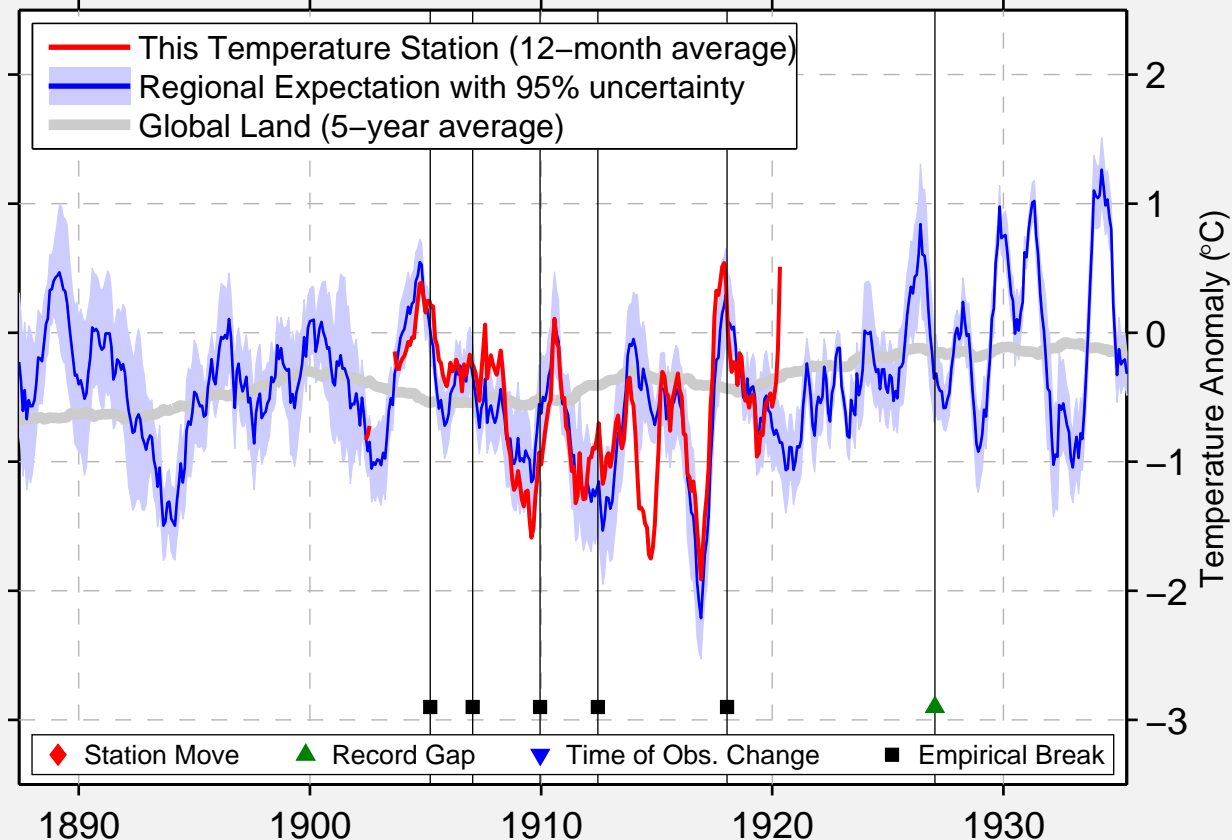

AZUSA CITY PARK FC 143

34.133 N, 117.900 W (United States)

Data Quality Controlled and Aligned at Breakpoints

Berkeley Earth