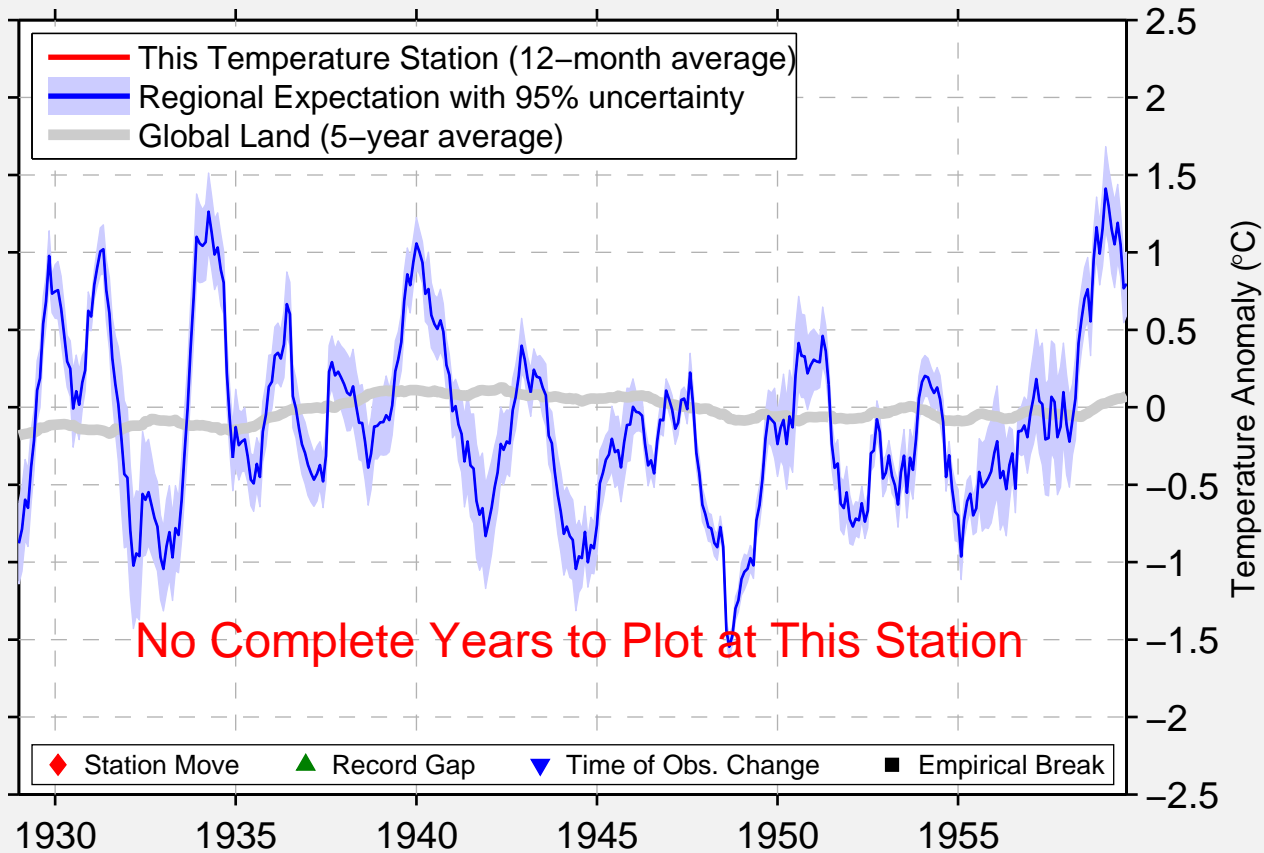

# PASADENA CALIFORNIA/CIT

34.133 N, 118.133 W (United States)

Data Quality Controlled and Aligned at Breakpoints

Berkeley Earth