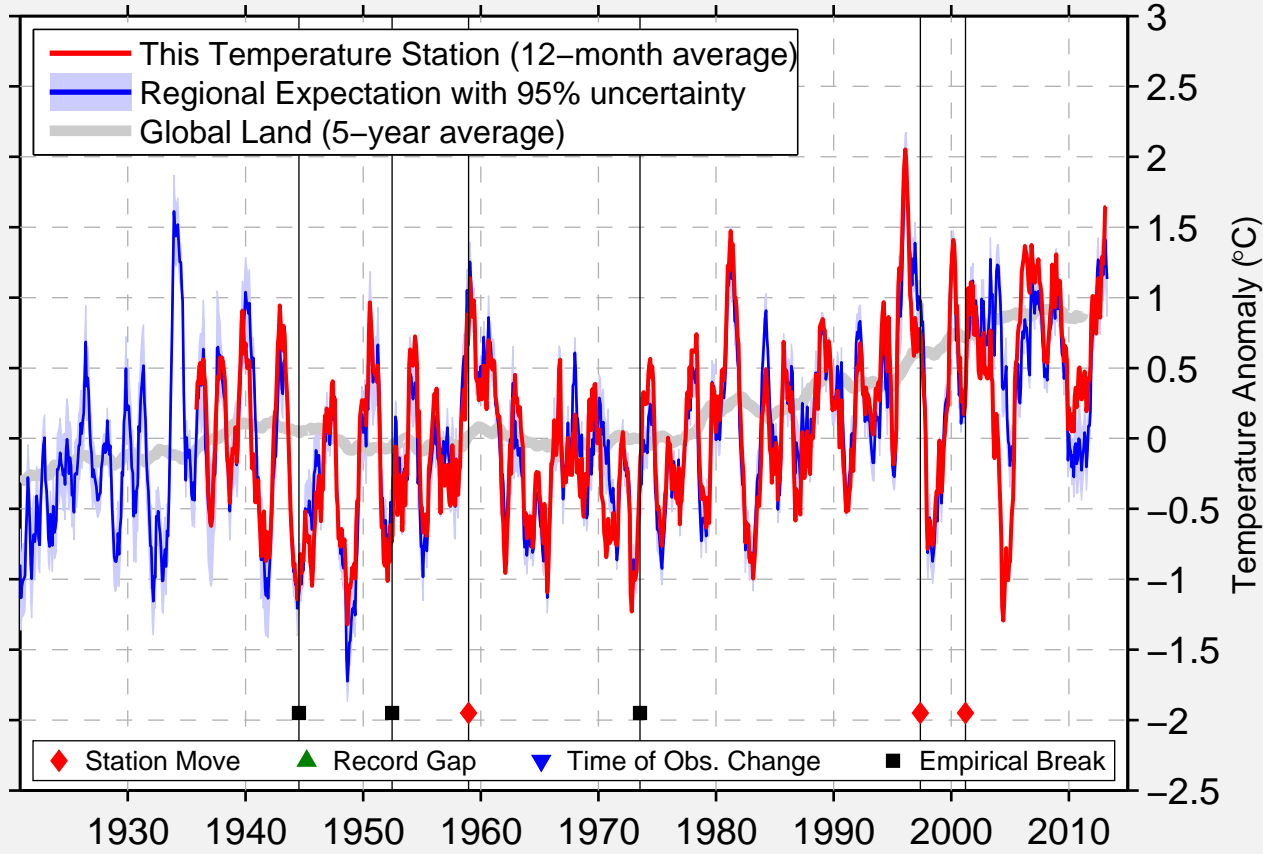

# TWENTYNINE PALMS

34.128 N, 116.037 W (United States)

Data Quality Controlled and Aligned at Breakpoints

Berkeley Earth