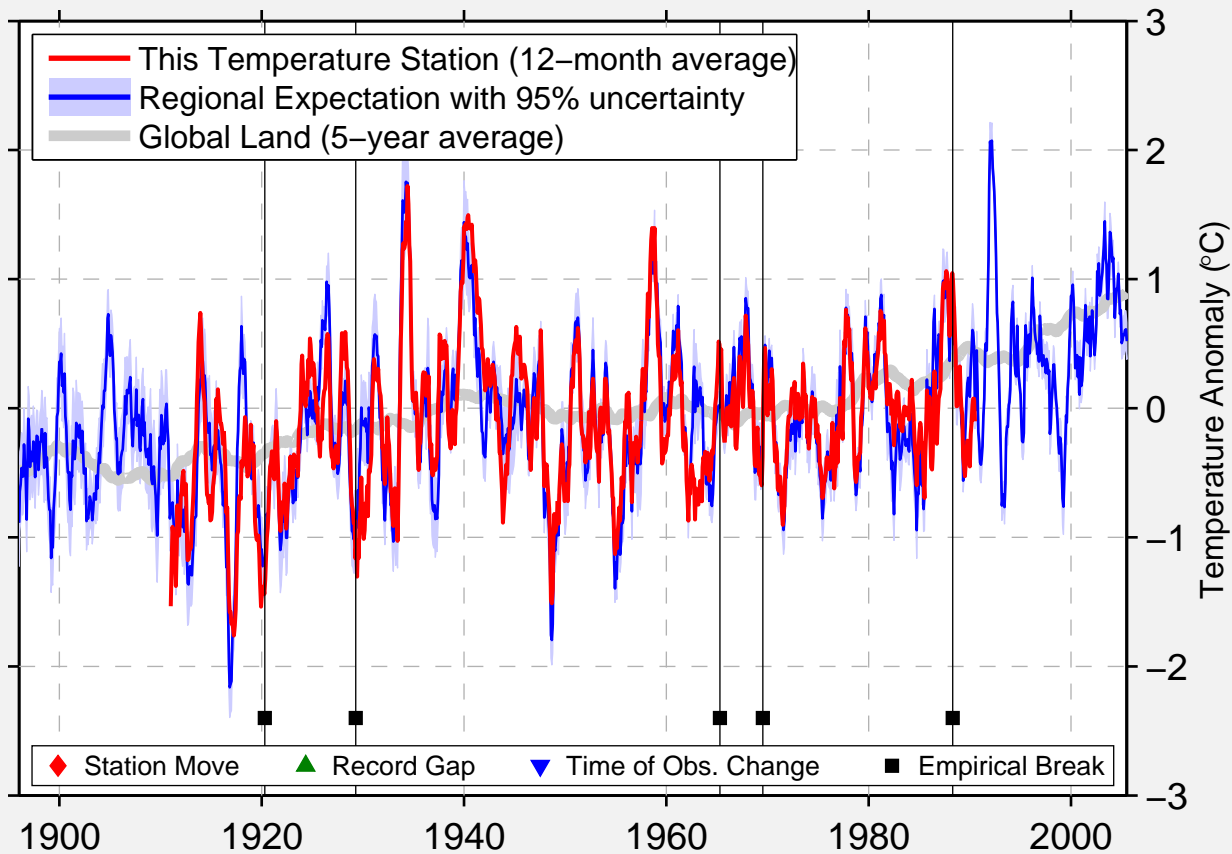

GRANTS PASS

42.300 N, 123.200 W (United States)

Data Quality Controlled and Aligned at Breakpoints

Berkeley Earth