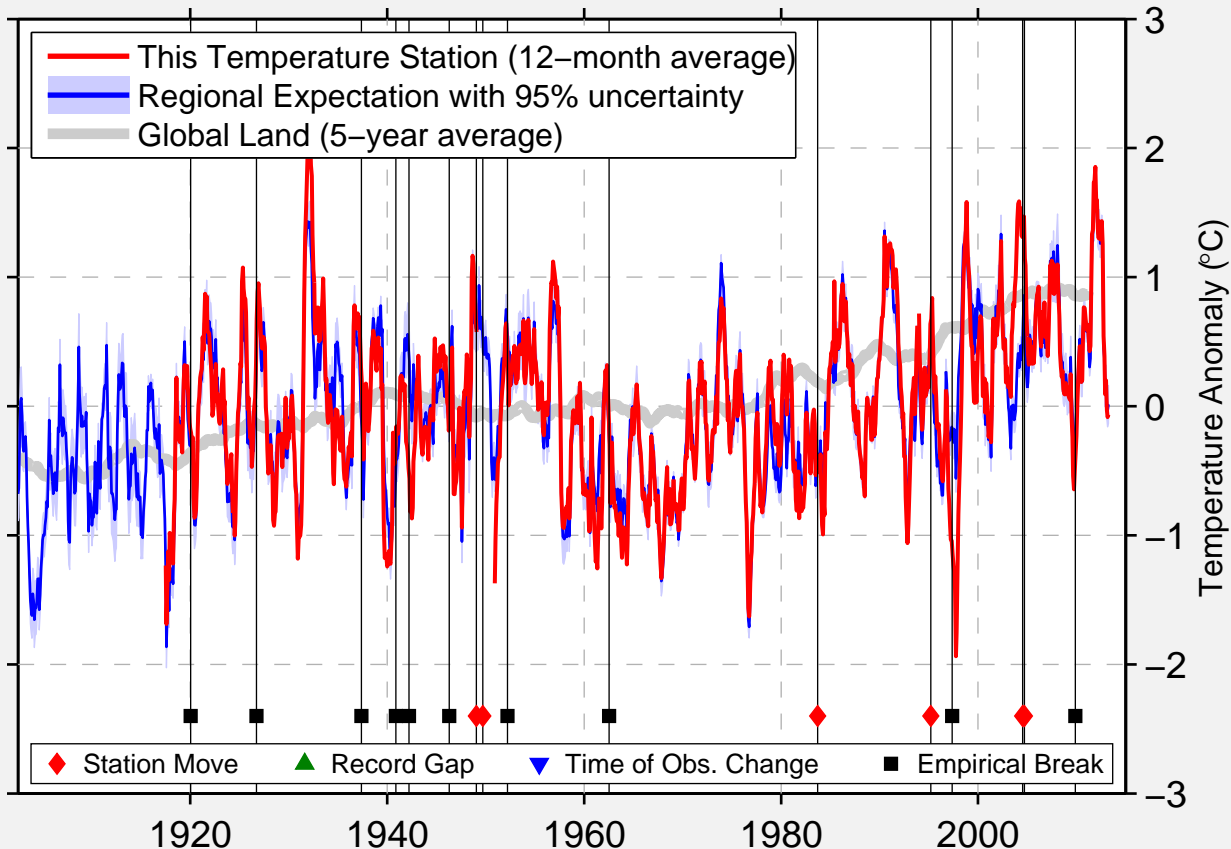

# CALHOON FALLS 3 W

34.083 N, 82.604 W (United States)

Data Quality Controlled and Aligned at Breakpoints

Berkeley Earth