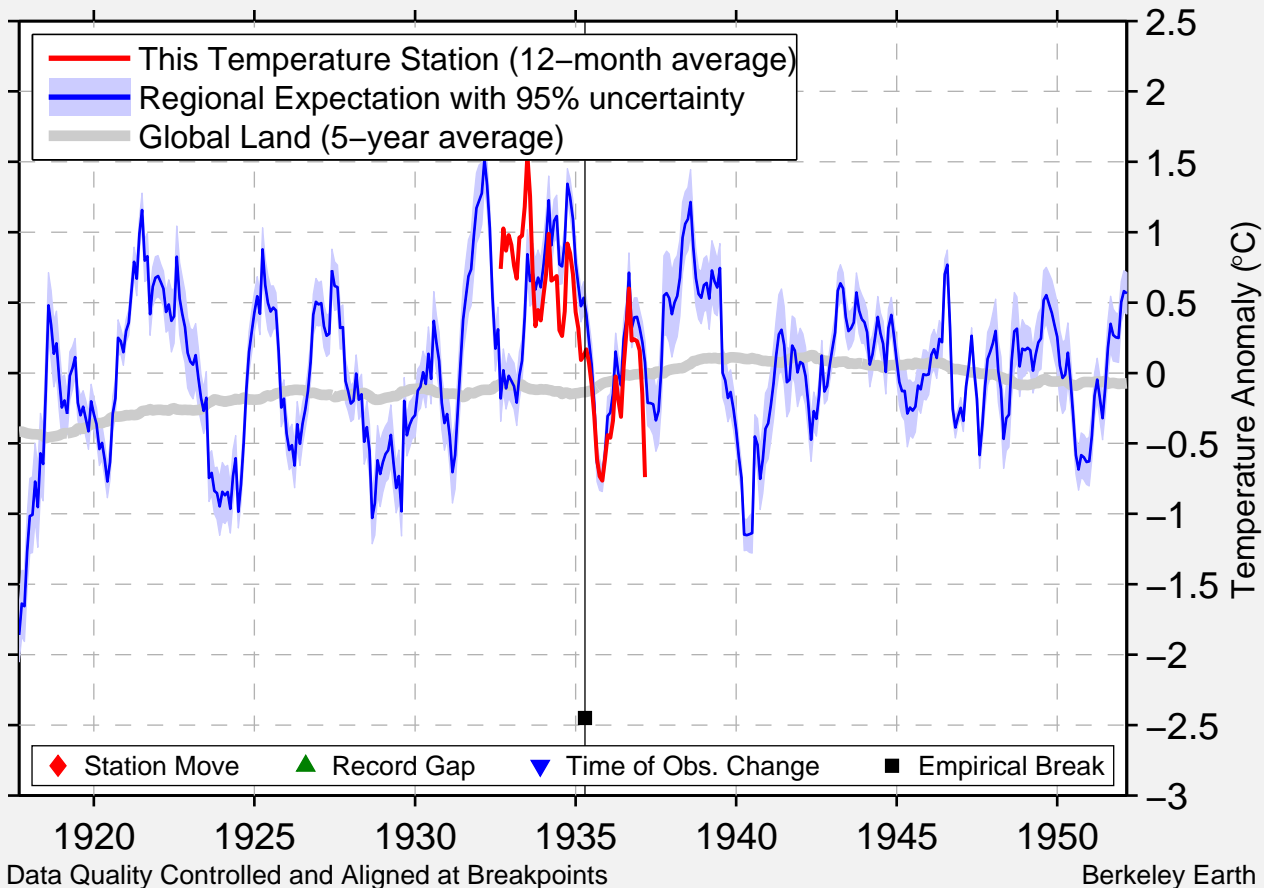

CARTHAGE

34.067 N, 92.550 W (United States)

Data Quality Controlled and Aligned at Breakpoints

Berkeley Earth