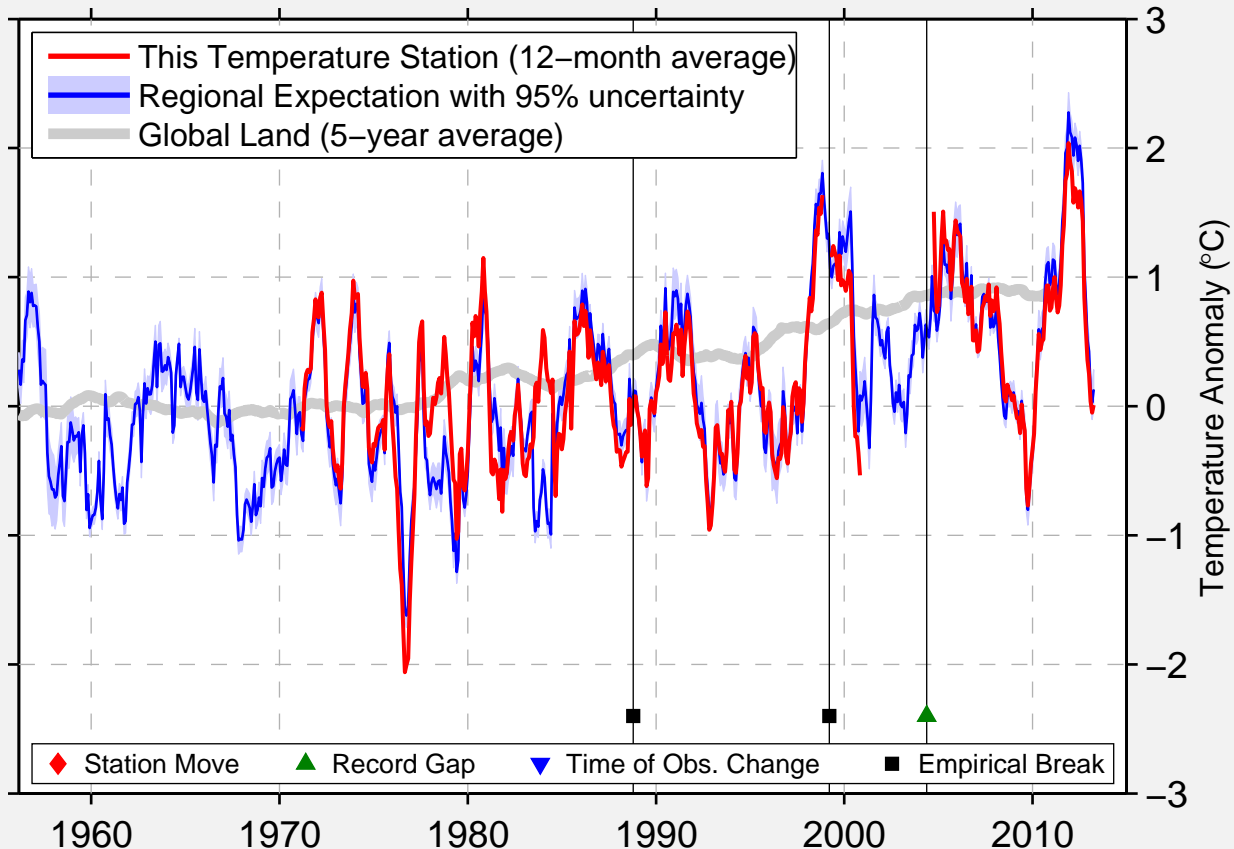

# MURFREESBORO 5 SW

34.052 N, 93.738 W (United States)

Data Quality Controlled and Aligned at Breakpoints

Berkeley Earth