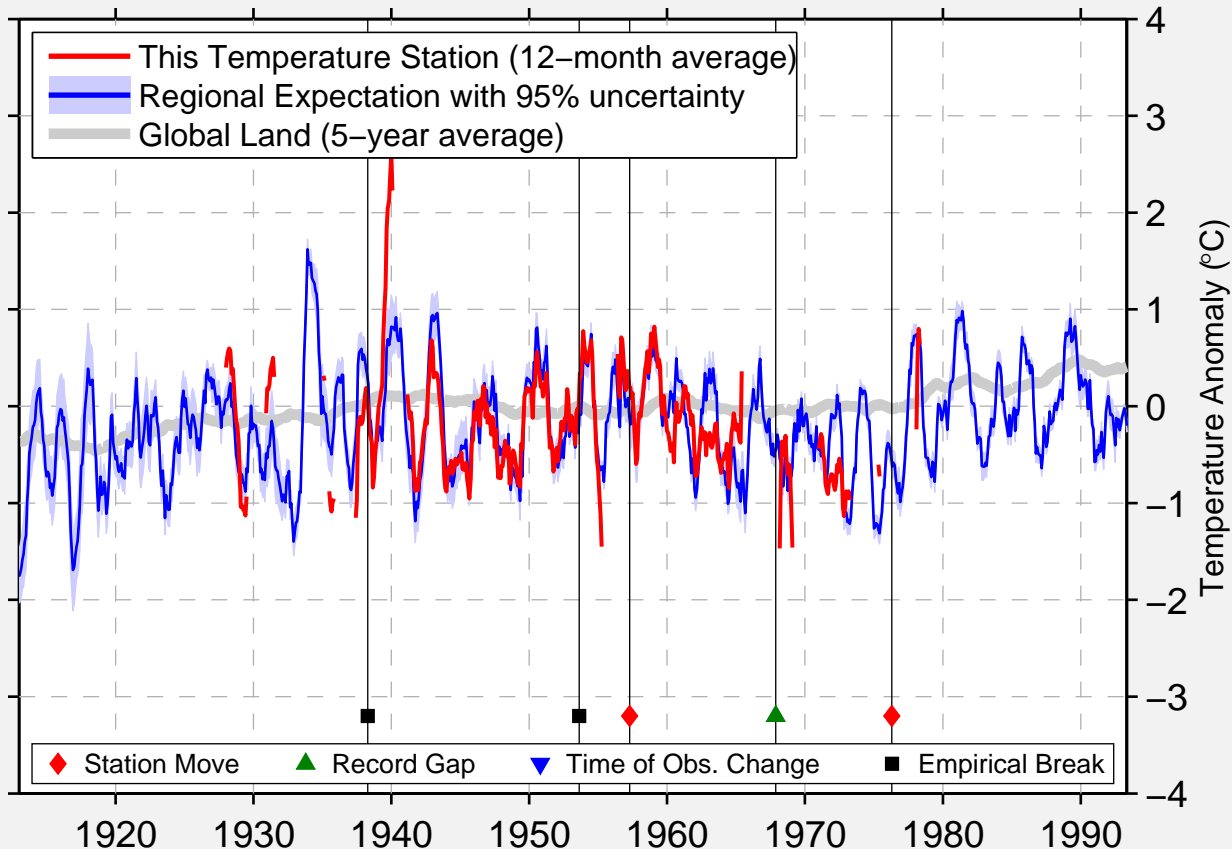

CIBECUE

34.038 N, 110.488 W (United States)

Data Quality Controlled and Aligned at Breakpoints

Berkeley Earth