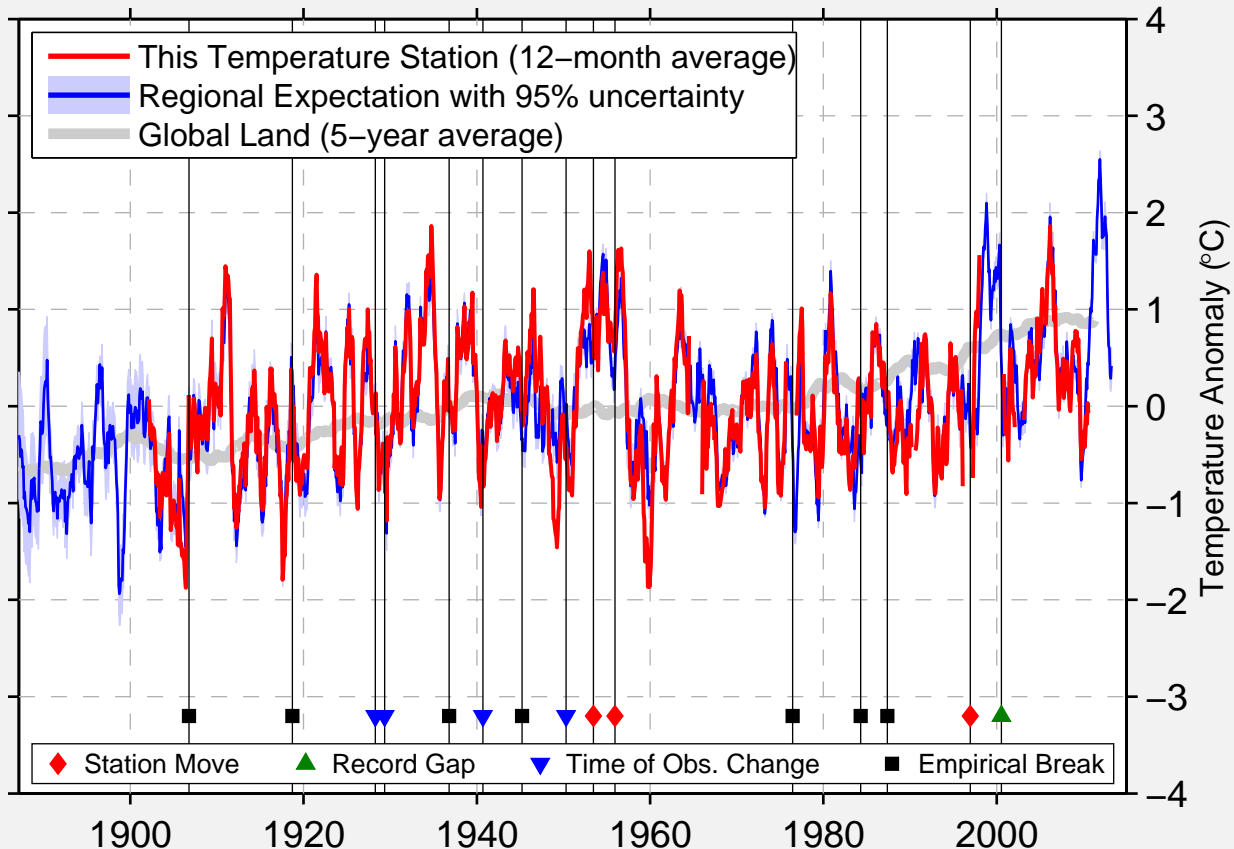

DURANT

34.012 N, 96.380 W (United States)

Data Quality Controlled and Aligned at Breakpoints

Berkeley Earth