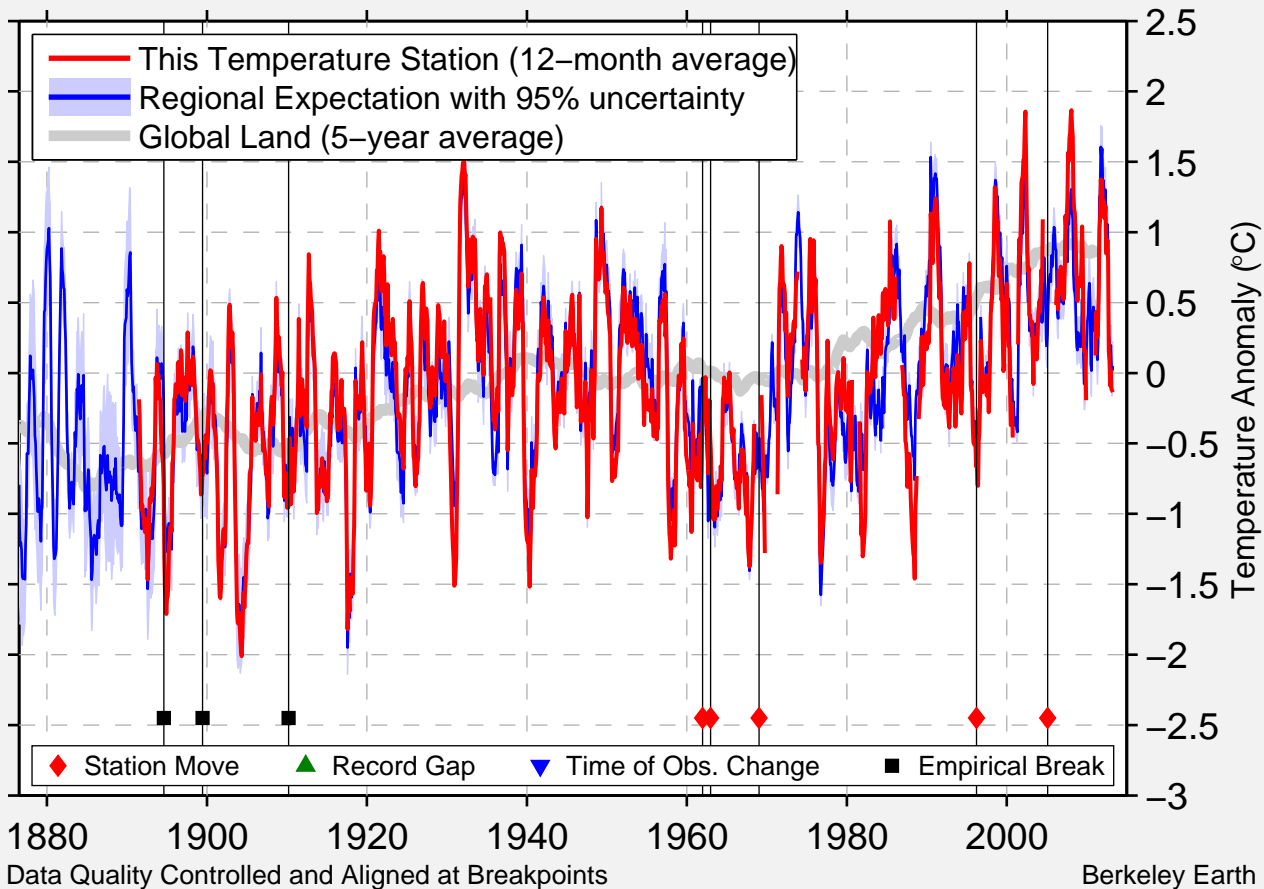

SOUTHPORT 5 N

34.000 N, 78.016 W (United States)

Data Quality Controlled and Aligned at Breakpoints

Berkeley Earth