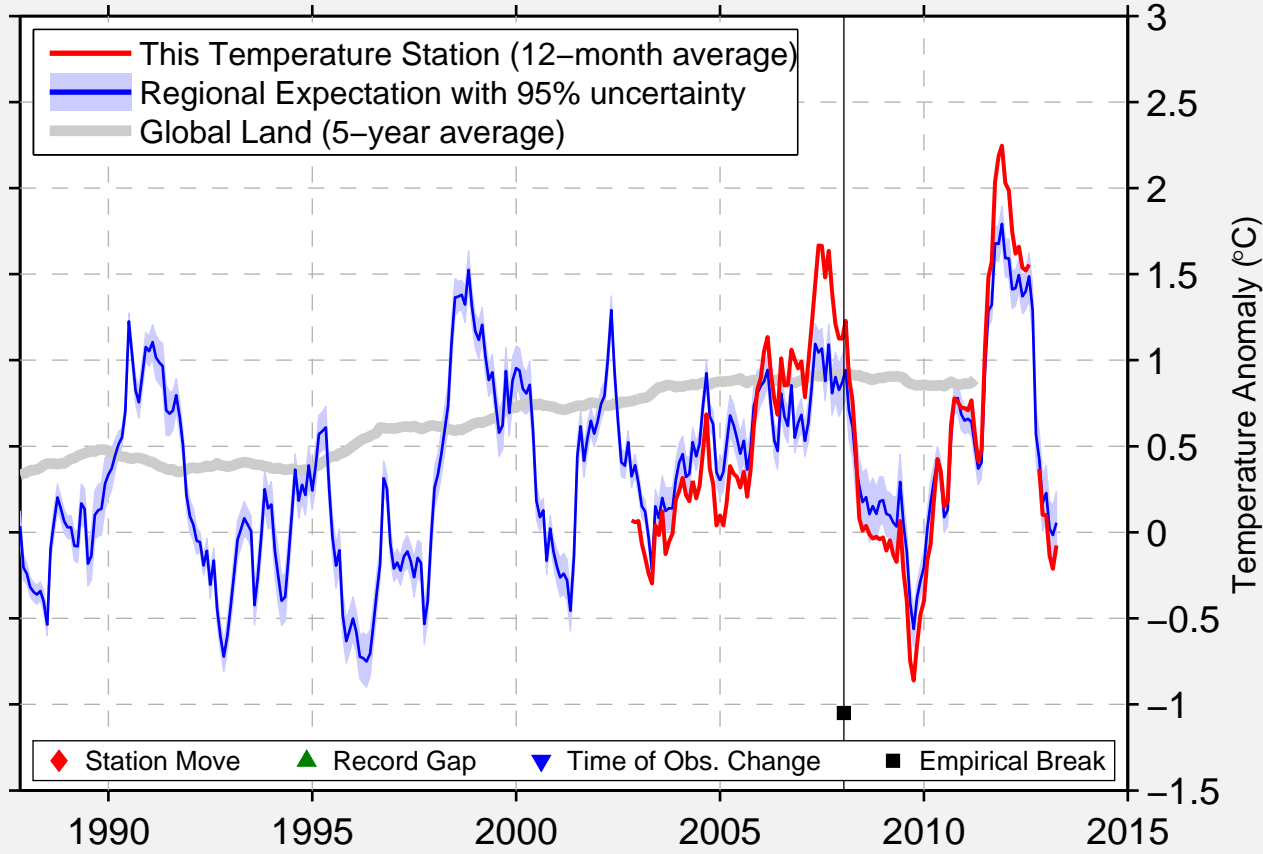

GWINNETT COUNTY ARPT

33.979 N, 83.962 W (United States)

Data Quality Controlled and Aligned at Breakpoints

Berkeley Earth