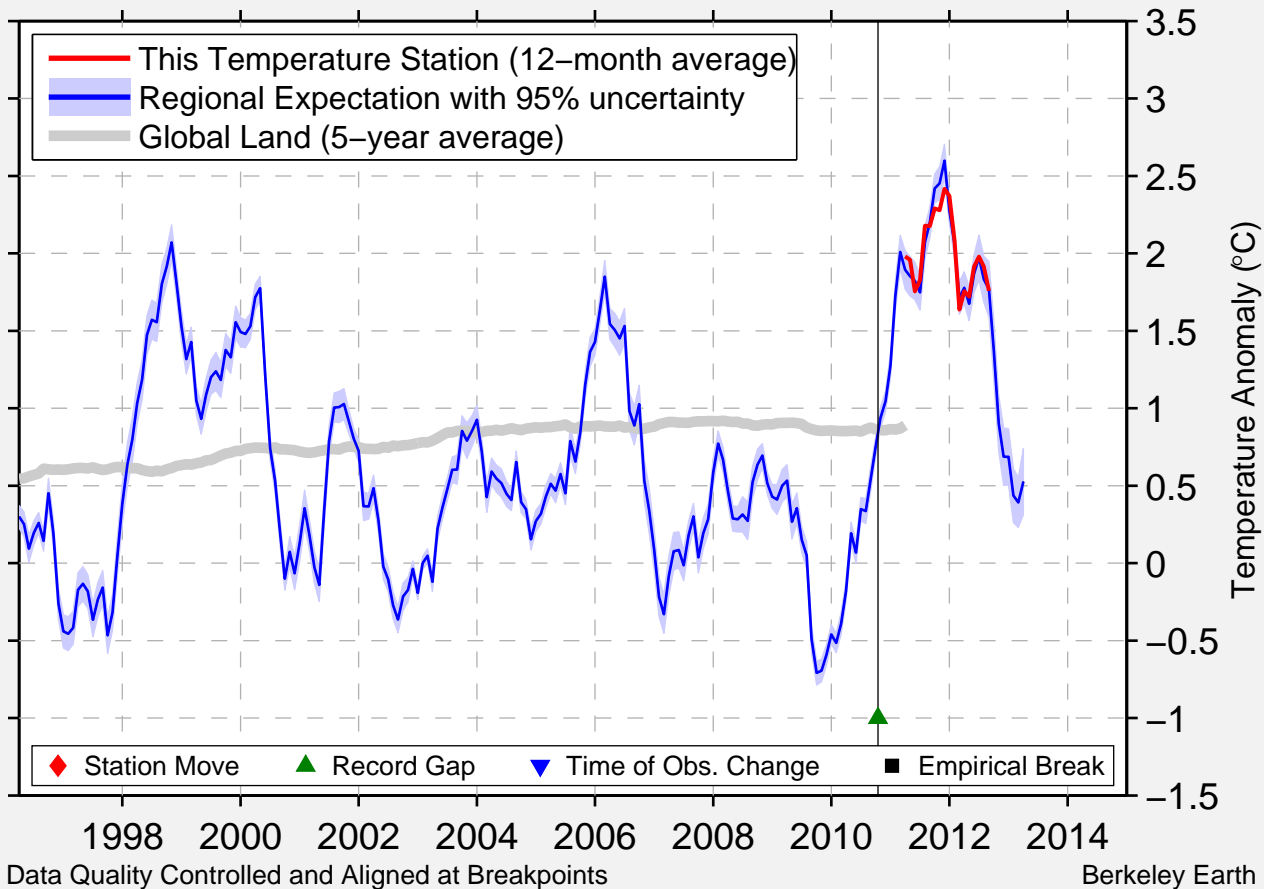

SHEPPARD AFB

33.967 N, 98.483 W (United States)

Data Quality Controlled and Aligned at Breakpoints

Berkeley Earth