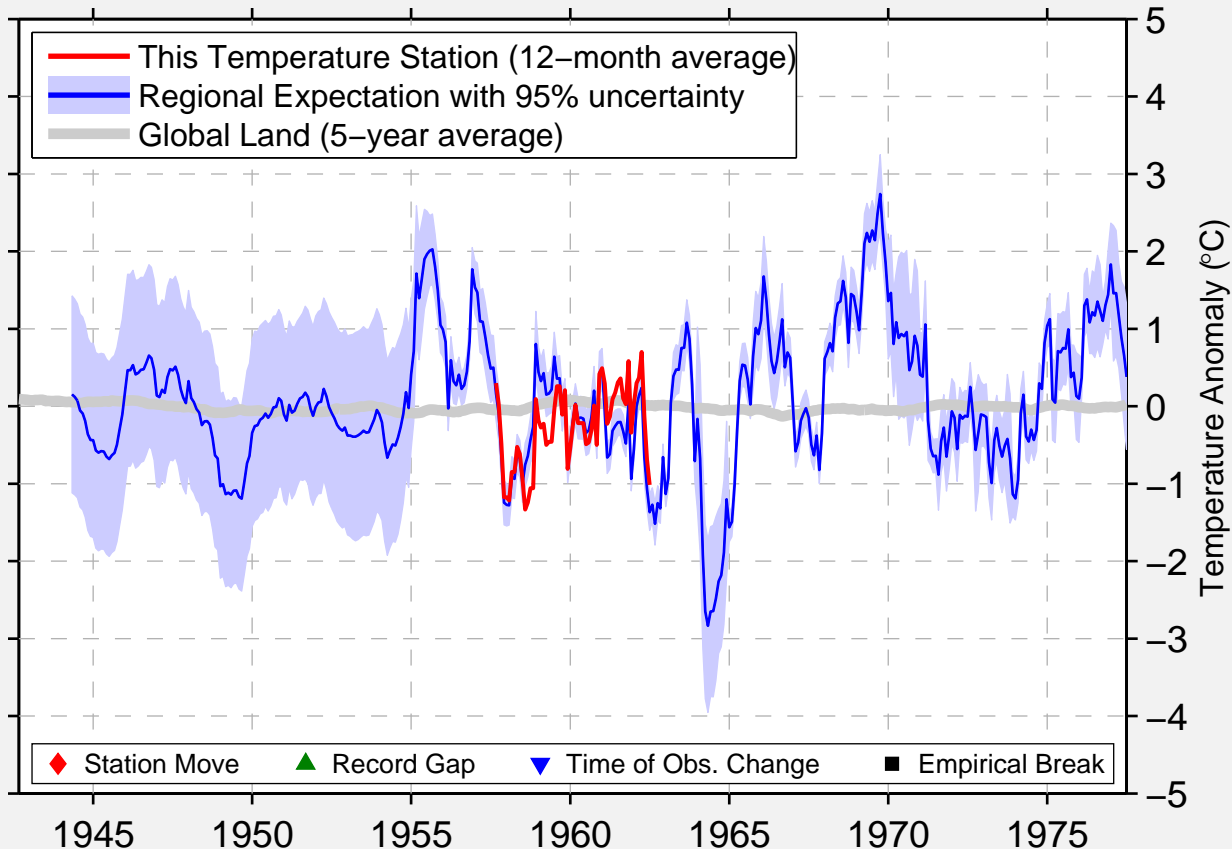

# ELLSWORTH STATION

77.700 S, 41.100 W (Antarctica)

Data Quality Controlled and Aligned at Breakpoints

Berkeley Earth