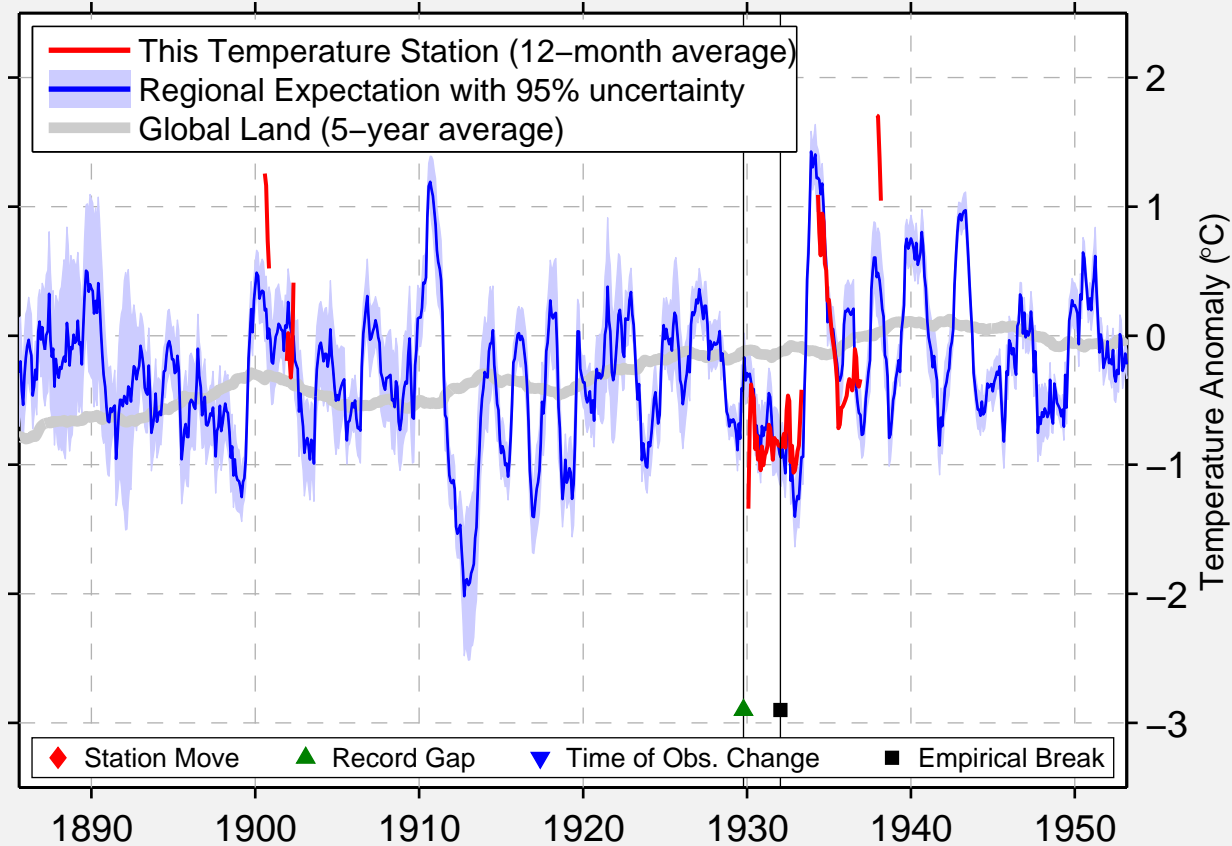

HORSE SPRINGS

33.933 N, 108.183 W (United States)

Data Quality Controlled and Aligned at Breakpoints

Berkeley Earth