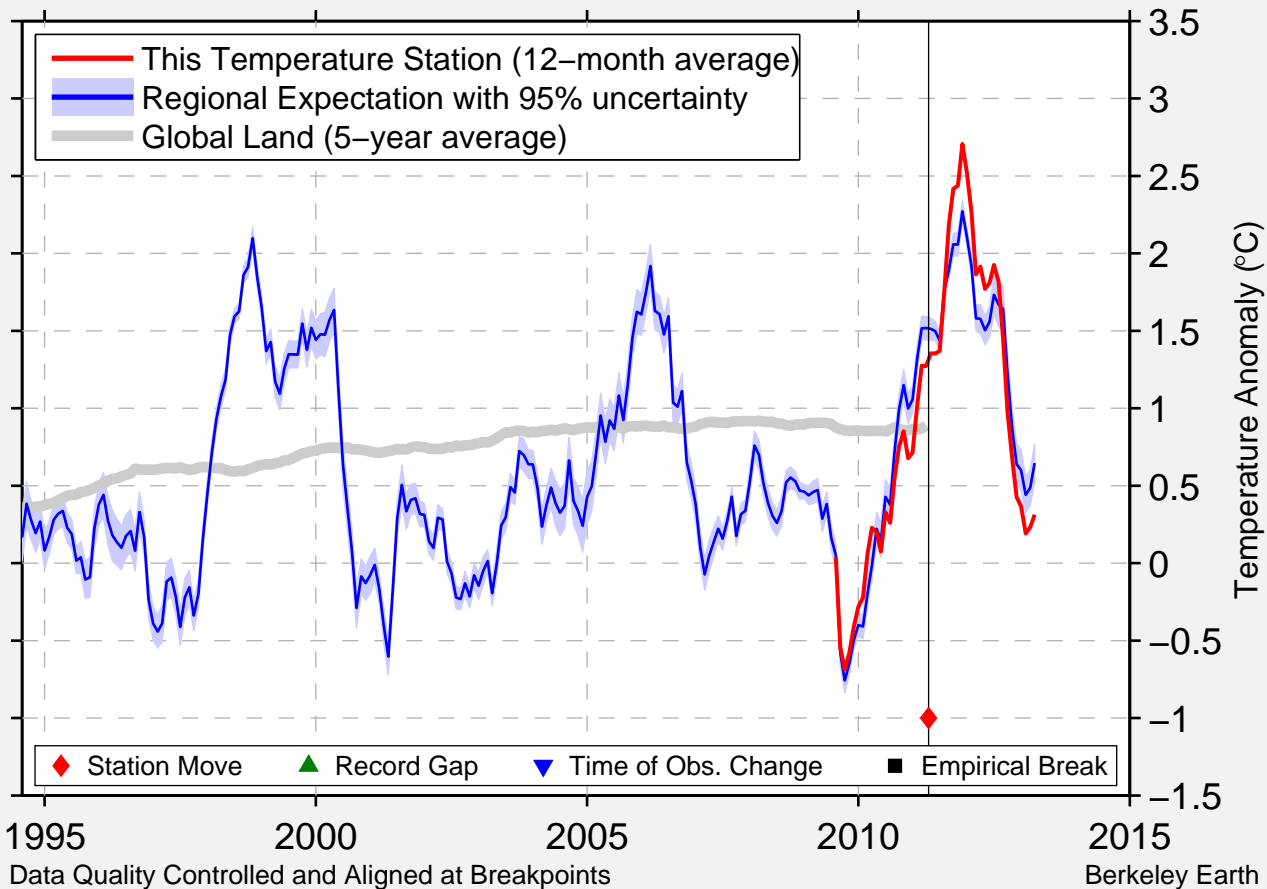

# DURANT 6SSE MESONET

33.921 N, 96.320 W (United States)

Data Quality Controlled and Aligned at Breakpoints

Berkeley Earth