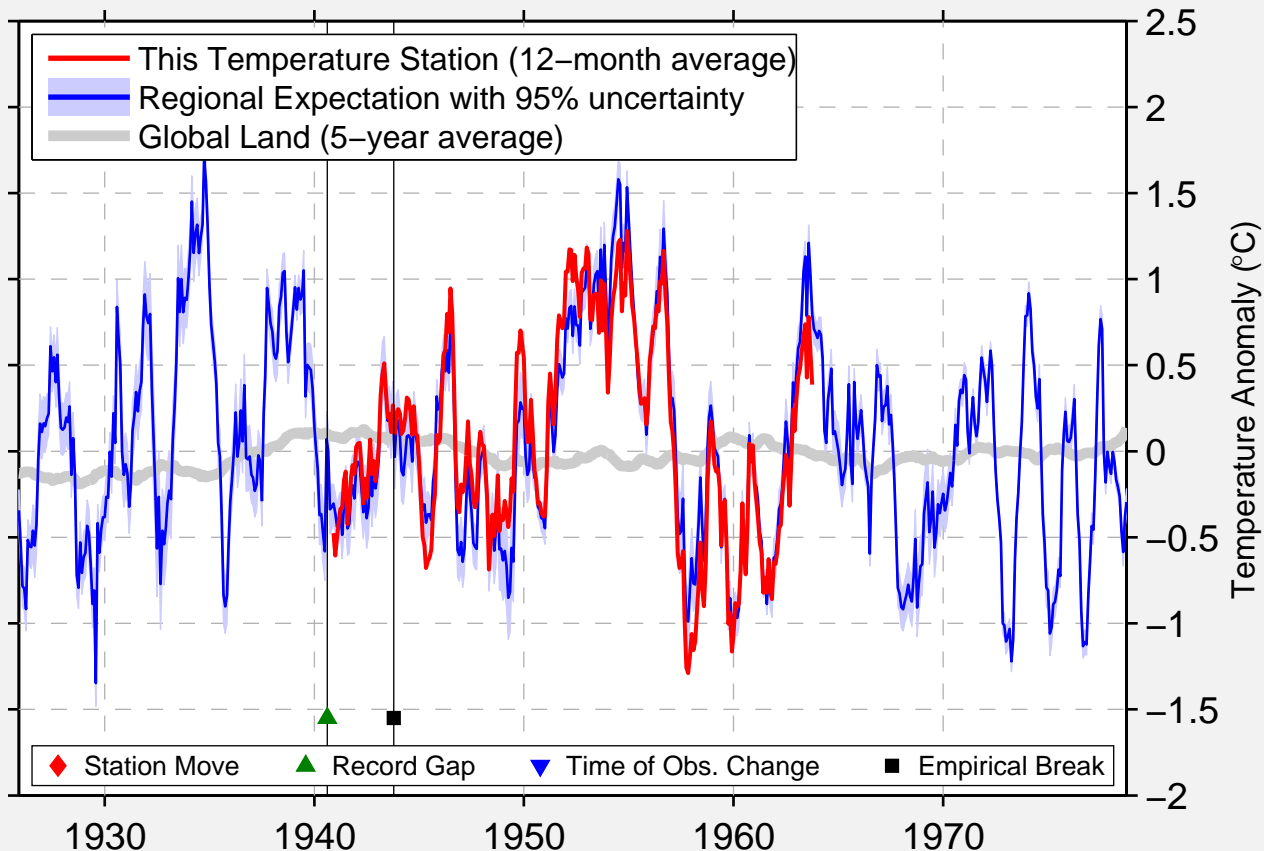

IOWA PARK EXP STN

33.917 N, 98.650 W (United States)

Data Quality Controlled and Aligned at Breakpoints

Berkeley Earth