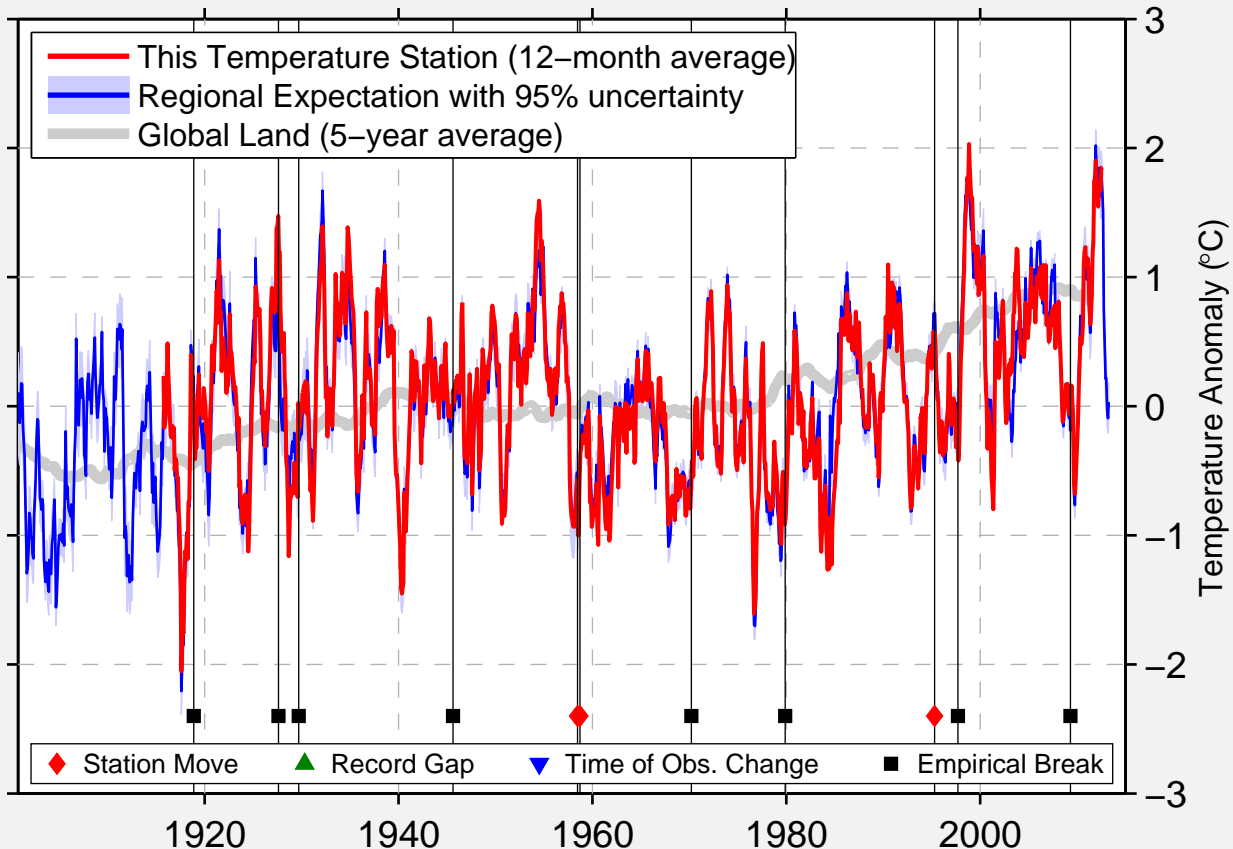

DUMAS

33.883 N, 91.503 W (United States)

Data Quality Controlled and Aligned at Breakpoints

Berkeley Earth